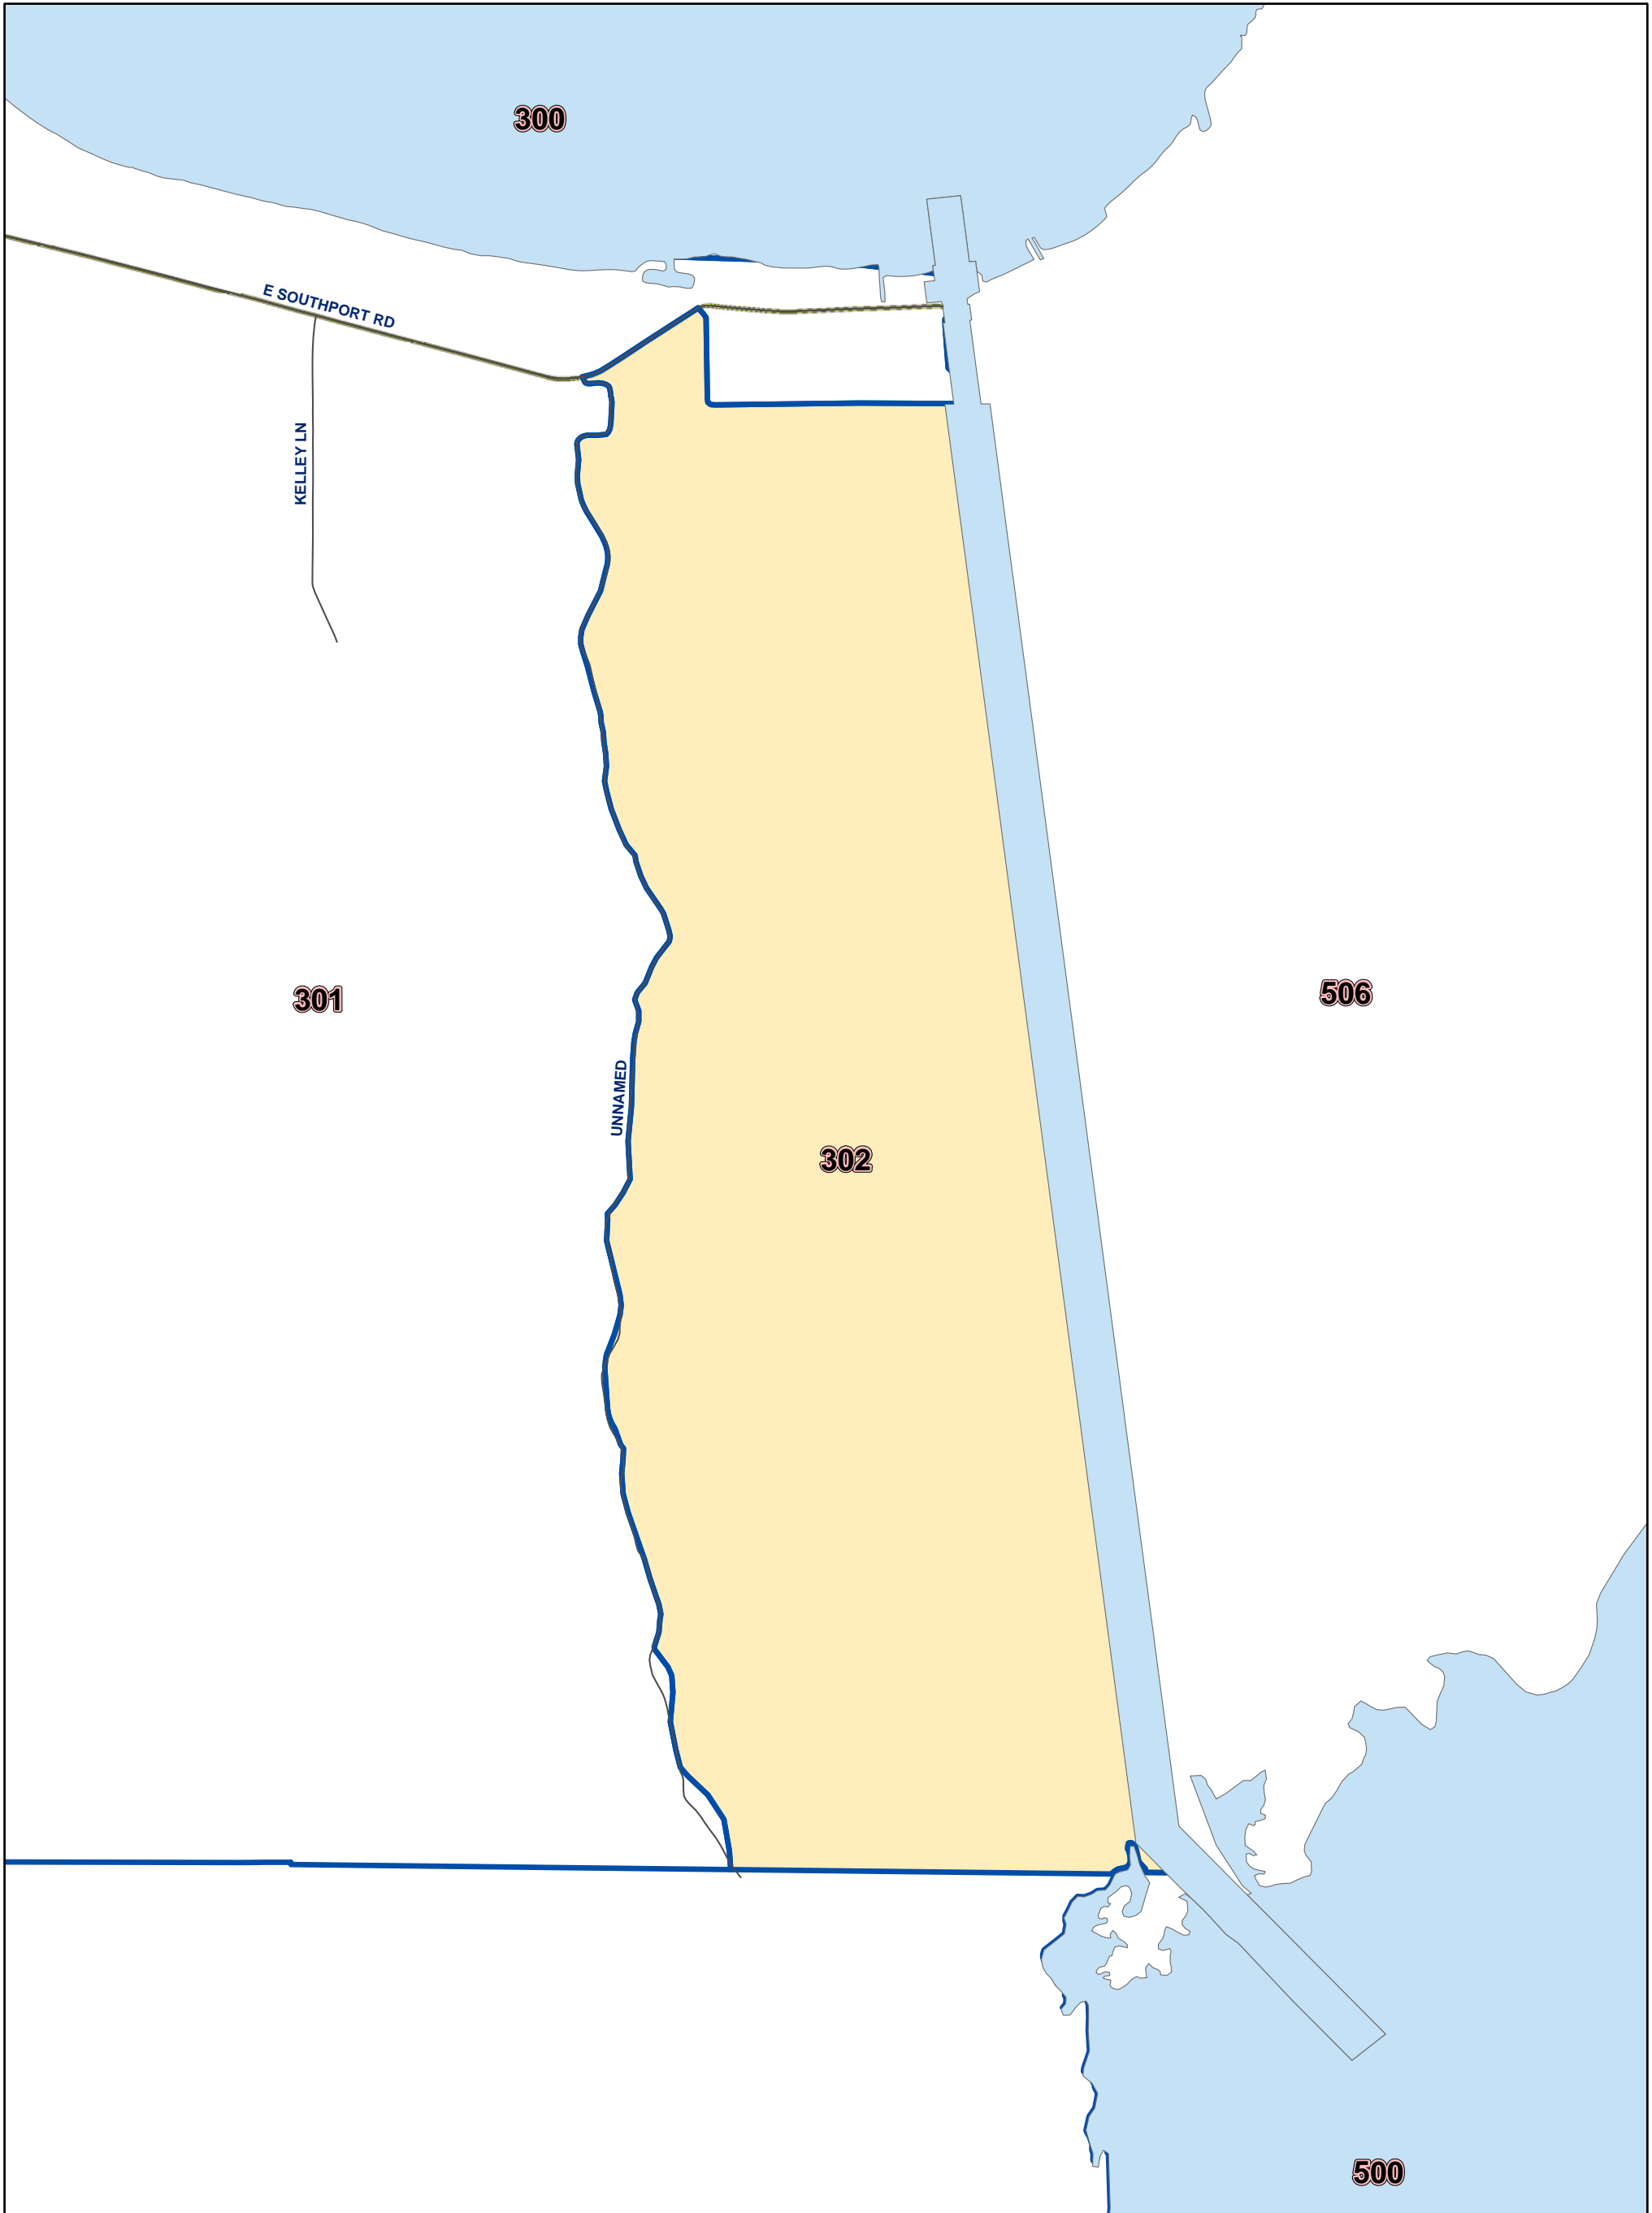

Osceola County Voting Precinct 302

MAP PRODUCED BY
THE OSCEOLA COUNTY
SUPERVISOR OF
ELECTIONS OFFICE.

Polling Location:
Poinciana Christian Church
3181 Pleasant Hill Rd.
Kissimmee, FL 34746

POLLING LOCATION NOT SHOWN WITHIN THE BOUNDARY OF THIS PRECINCT

Disclaimer: Precinct boundaries may not have been modified to include the latest annexations within the cities of Kissimmee and St. Cloud. Any questions as to the precinct boundaries in these areas should be directed to the Osceola County Supervisor of Elections Office.