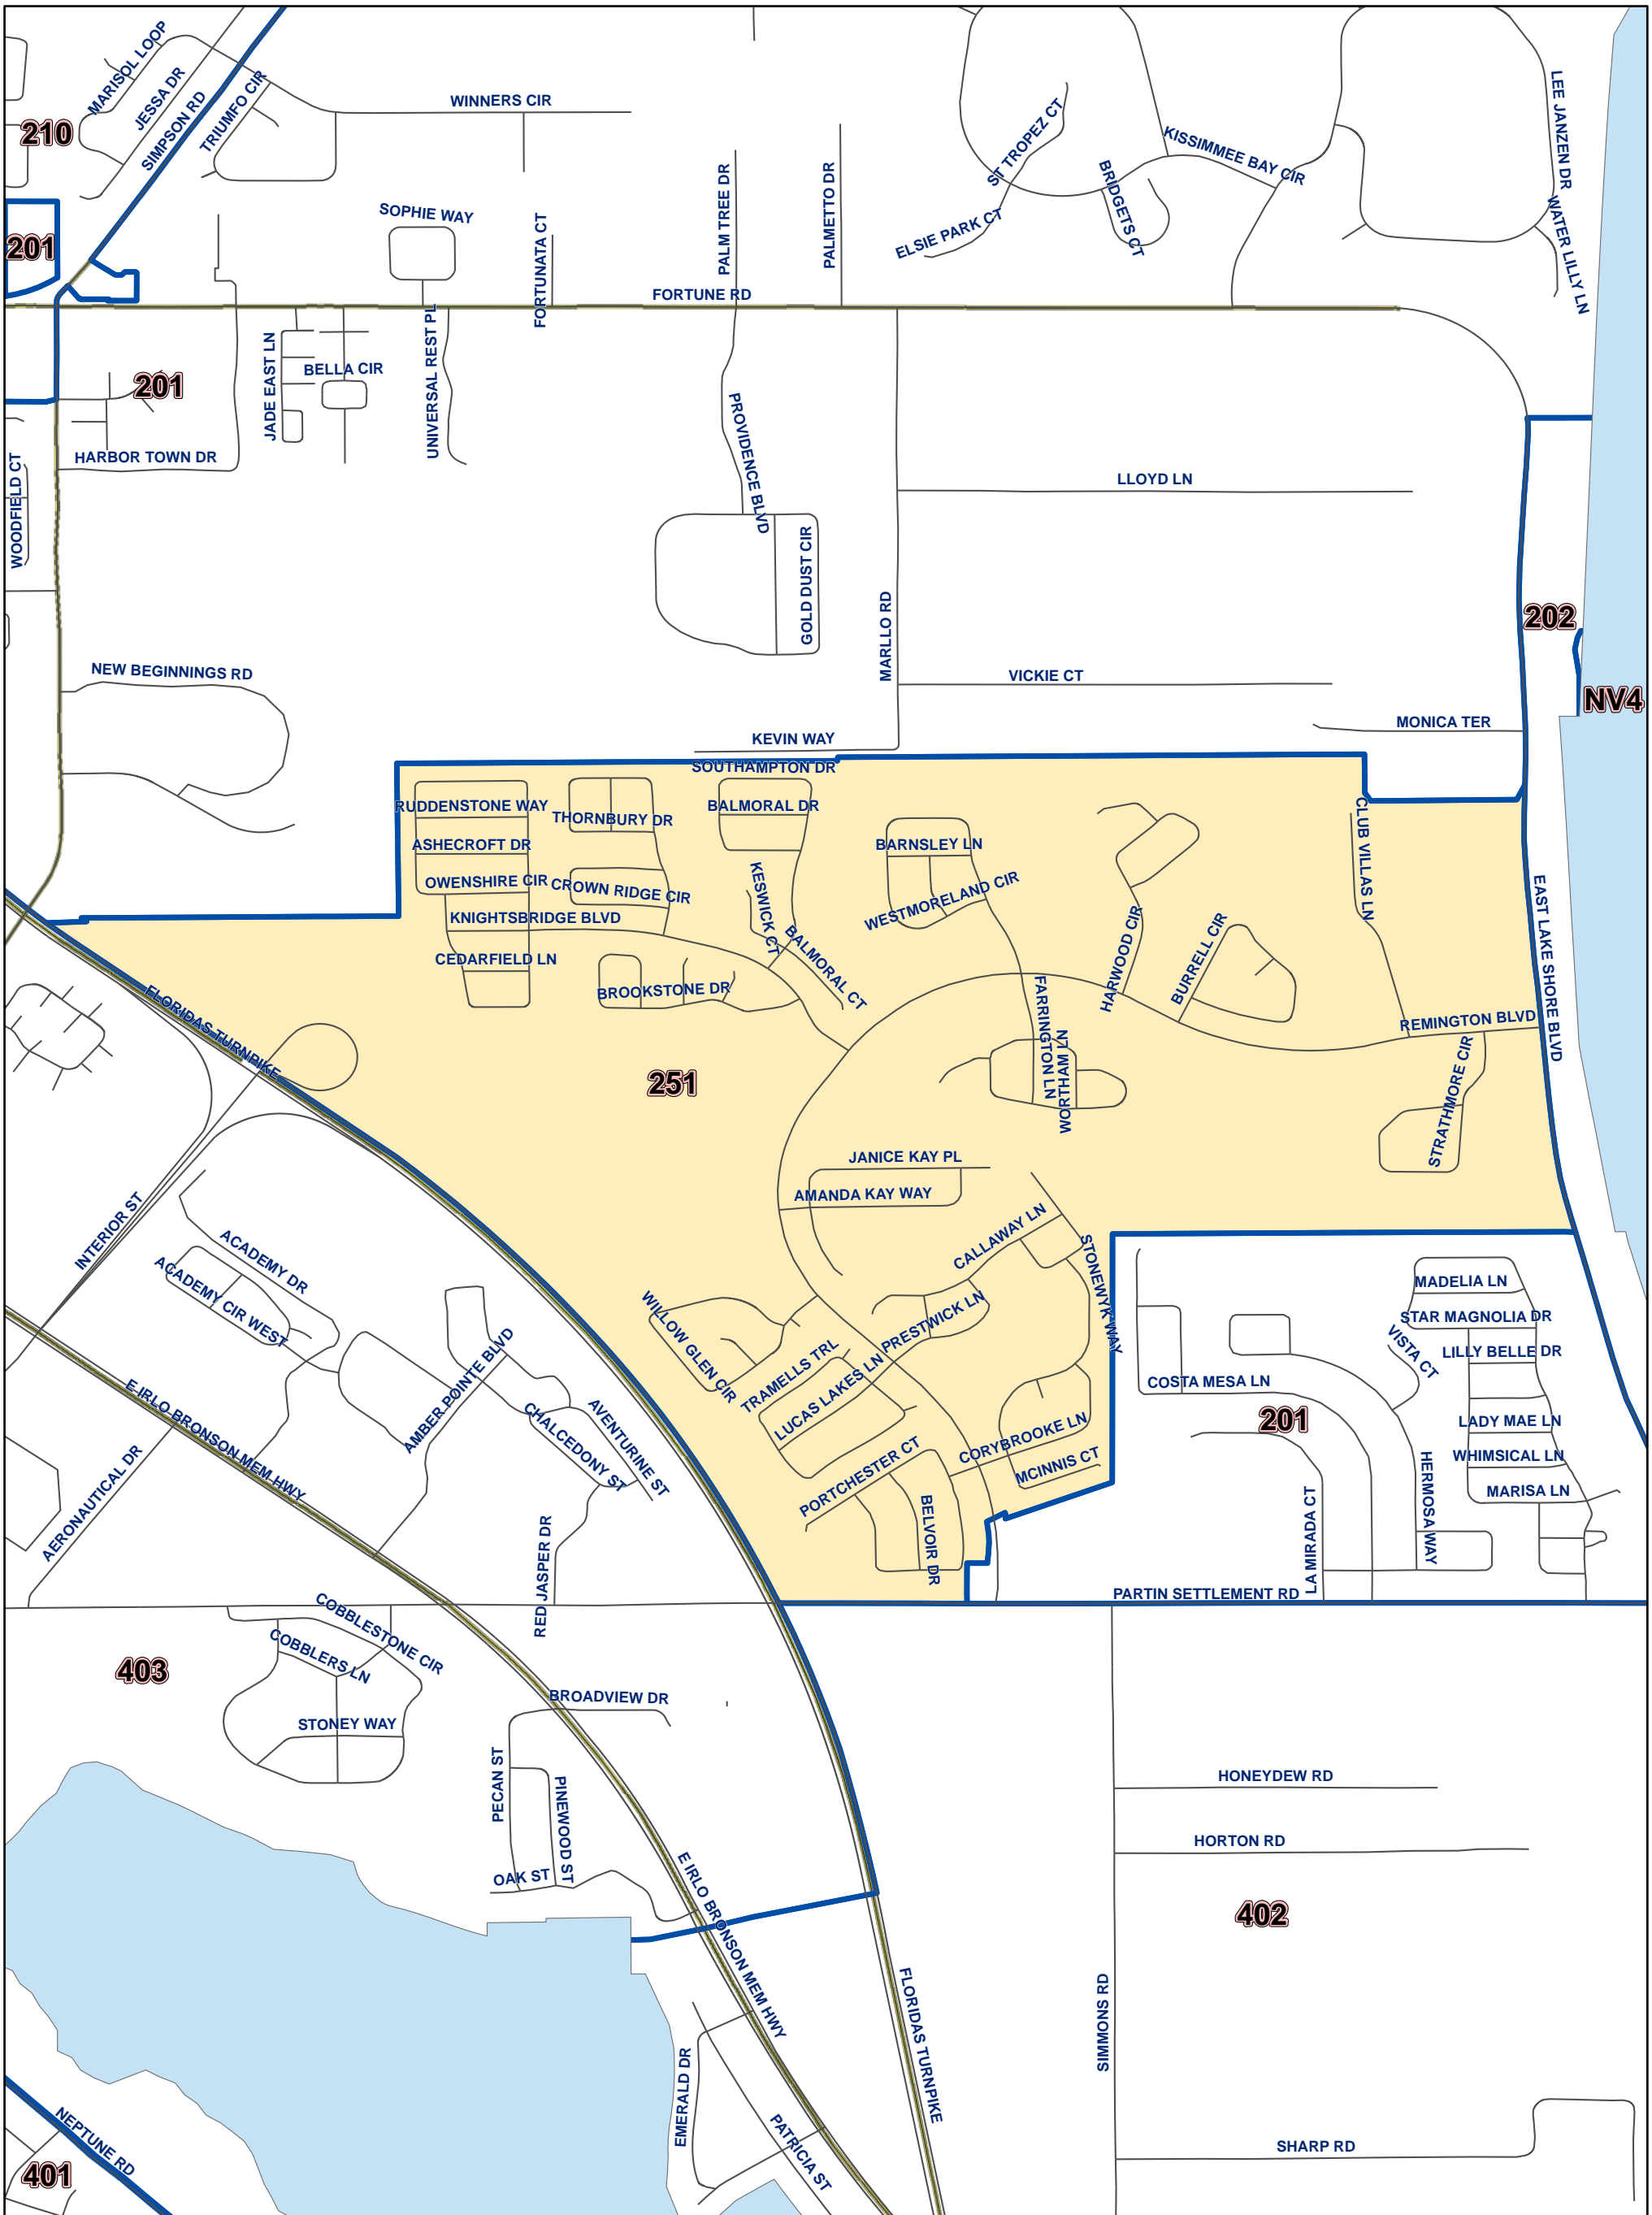

Osceola County Voting Precinct 251

MAP PRODUCED BY
THE OSCEOLA COUNTY
SUPERVISOR OF
ELECTIONS OFFICE.

Polling Location:
Osceola Heritage Park
1901 Chief Osceola Trail
Kissimmee, FL 34744

POLLING LOCATION NOT SHOWN WITHIN THE BOUNDARY OF THIS PRECINCT

Disclaimer: Precinct boundaries may not have been modified to include the latest annexations within the cities of Kissimmee and St. Cloud. Any questions as to the precinct boundaries in these areas should be directed to the Osceola County Supervisor of Elections Office.