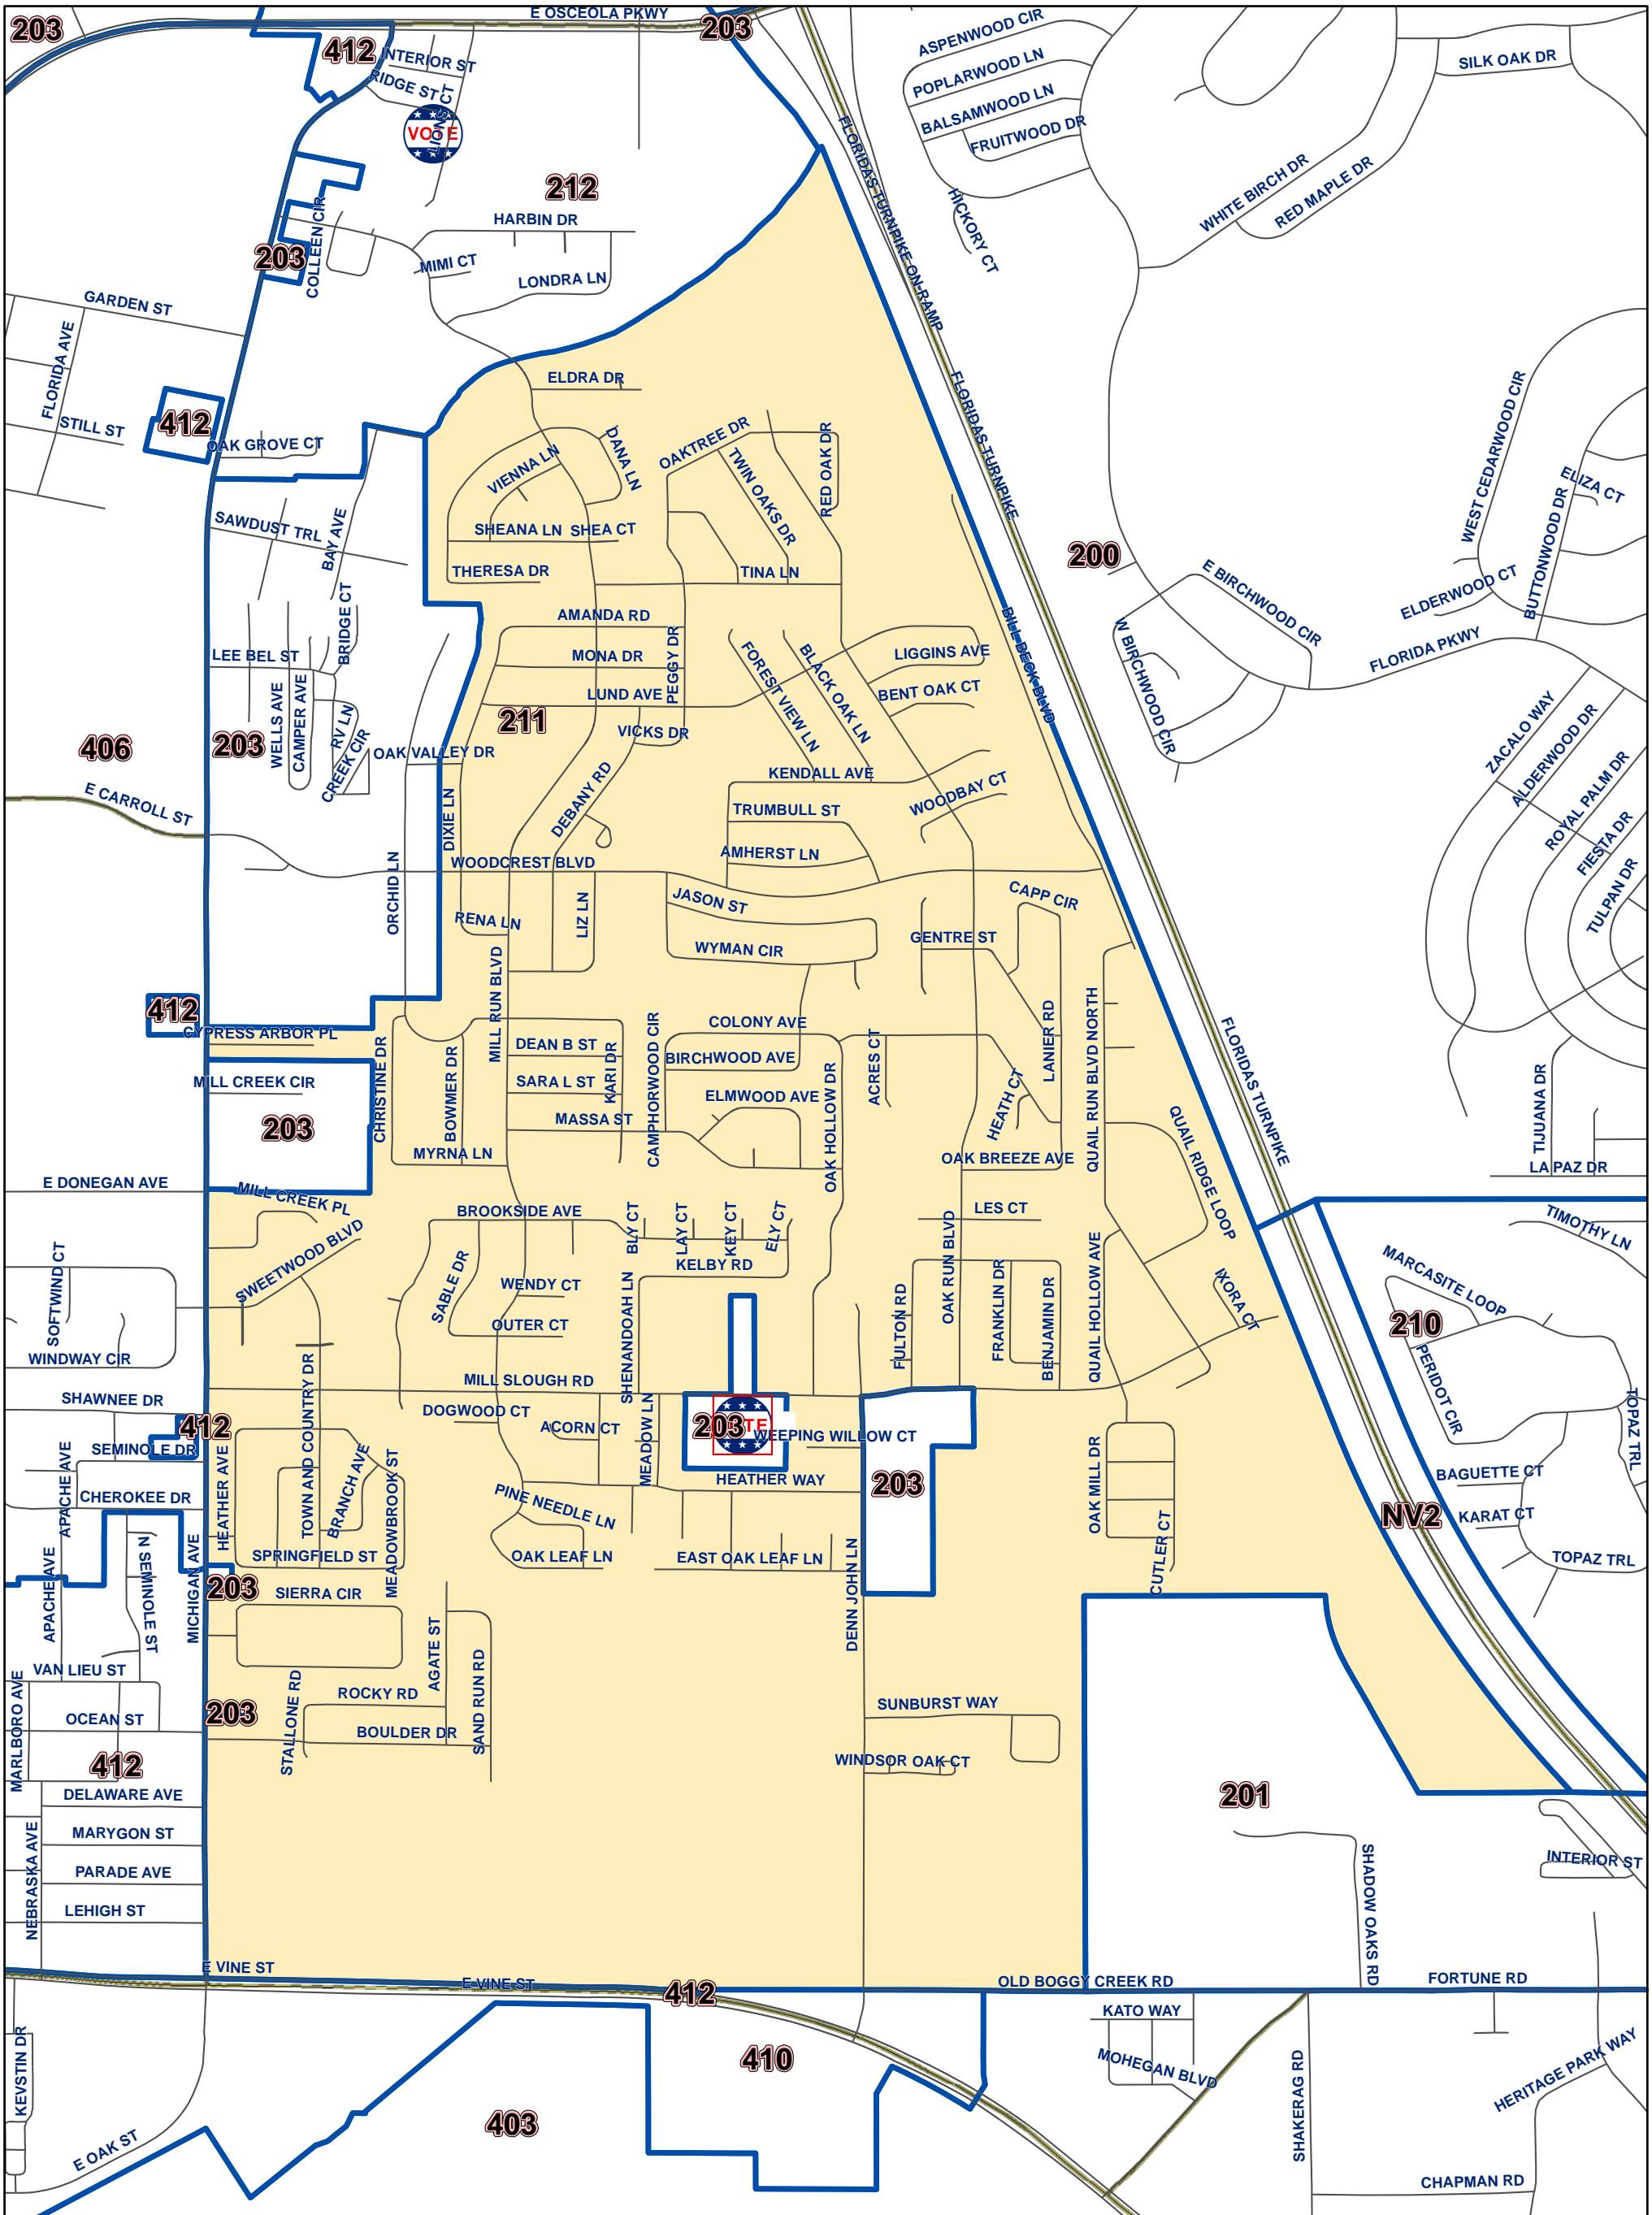

Osceola County Voting Precinct 211

MAP PRODUCED BY
THE OSCEOLA COUNTY
SUPERVISOR OF
ELECTIONS OFFICE.

Polling Location:
First Church of the Nazarene
1550 Mill Slough Rd.
Kissimmee, FL 34744

Disclaimer: Precinct boundaries may not have been modified to include the latest annexations within the cities of Kissimmee and St. Cloud. Any questions as to the precinct boundaries in these areas should be directed to the Osceola County Supervisor of Elections Office.

POLLING LOCATION NOT SHOWN WITHIN THE BOUNDARY OF THIS PRECINCT