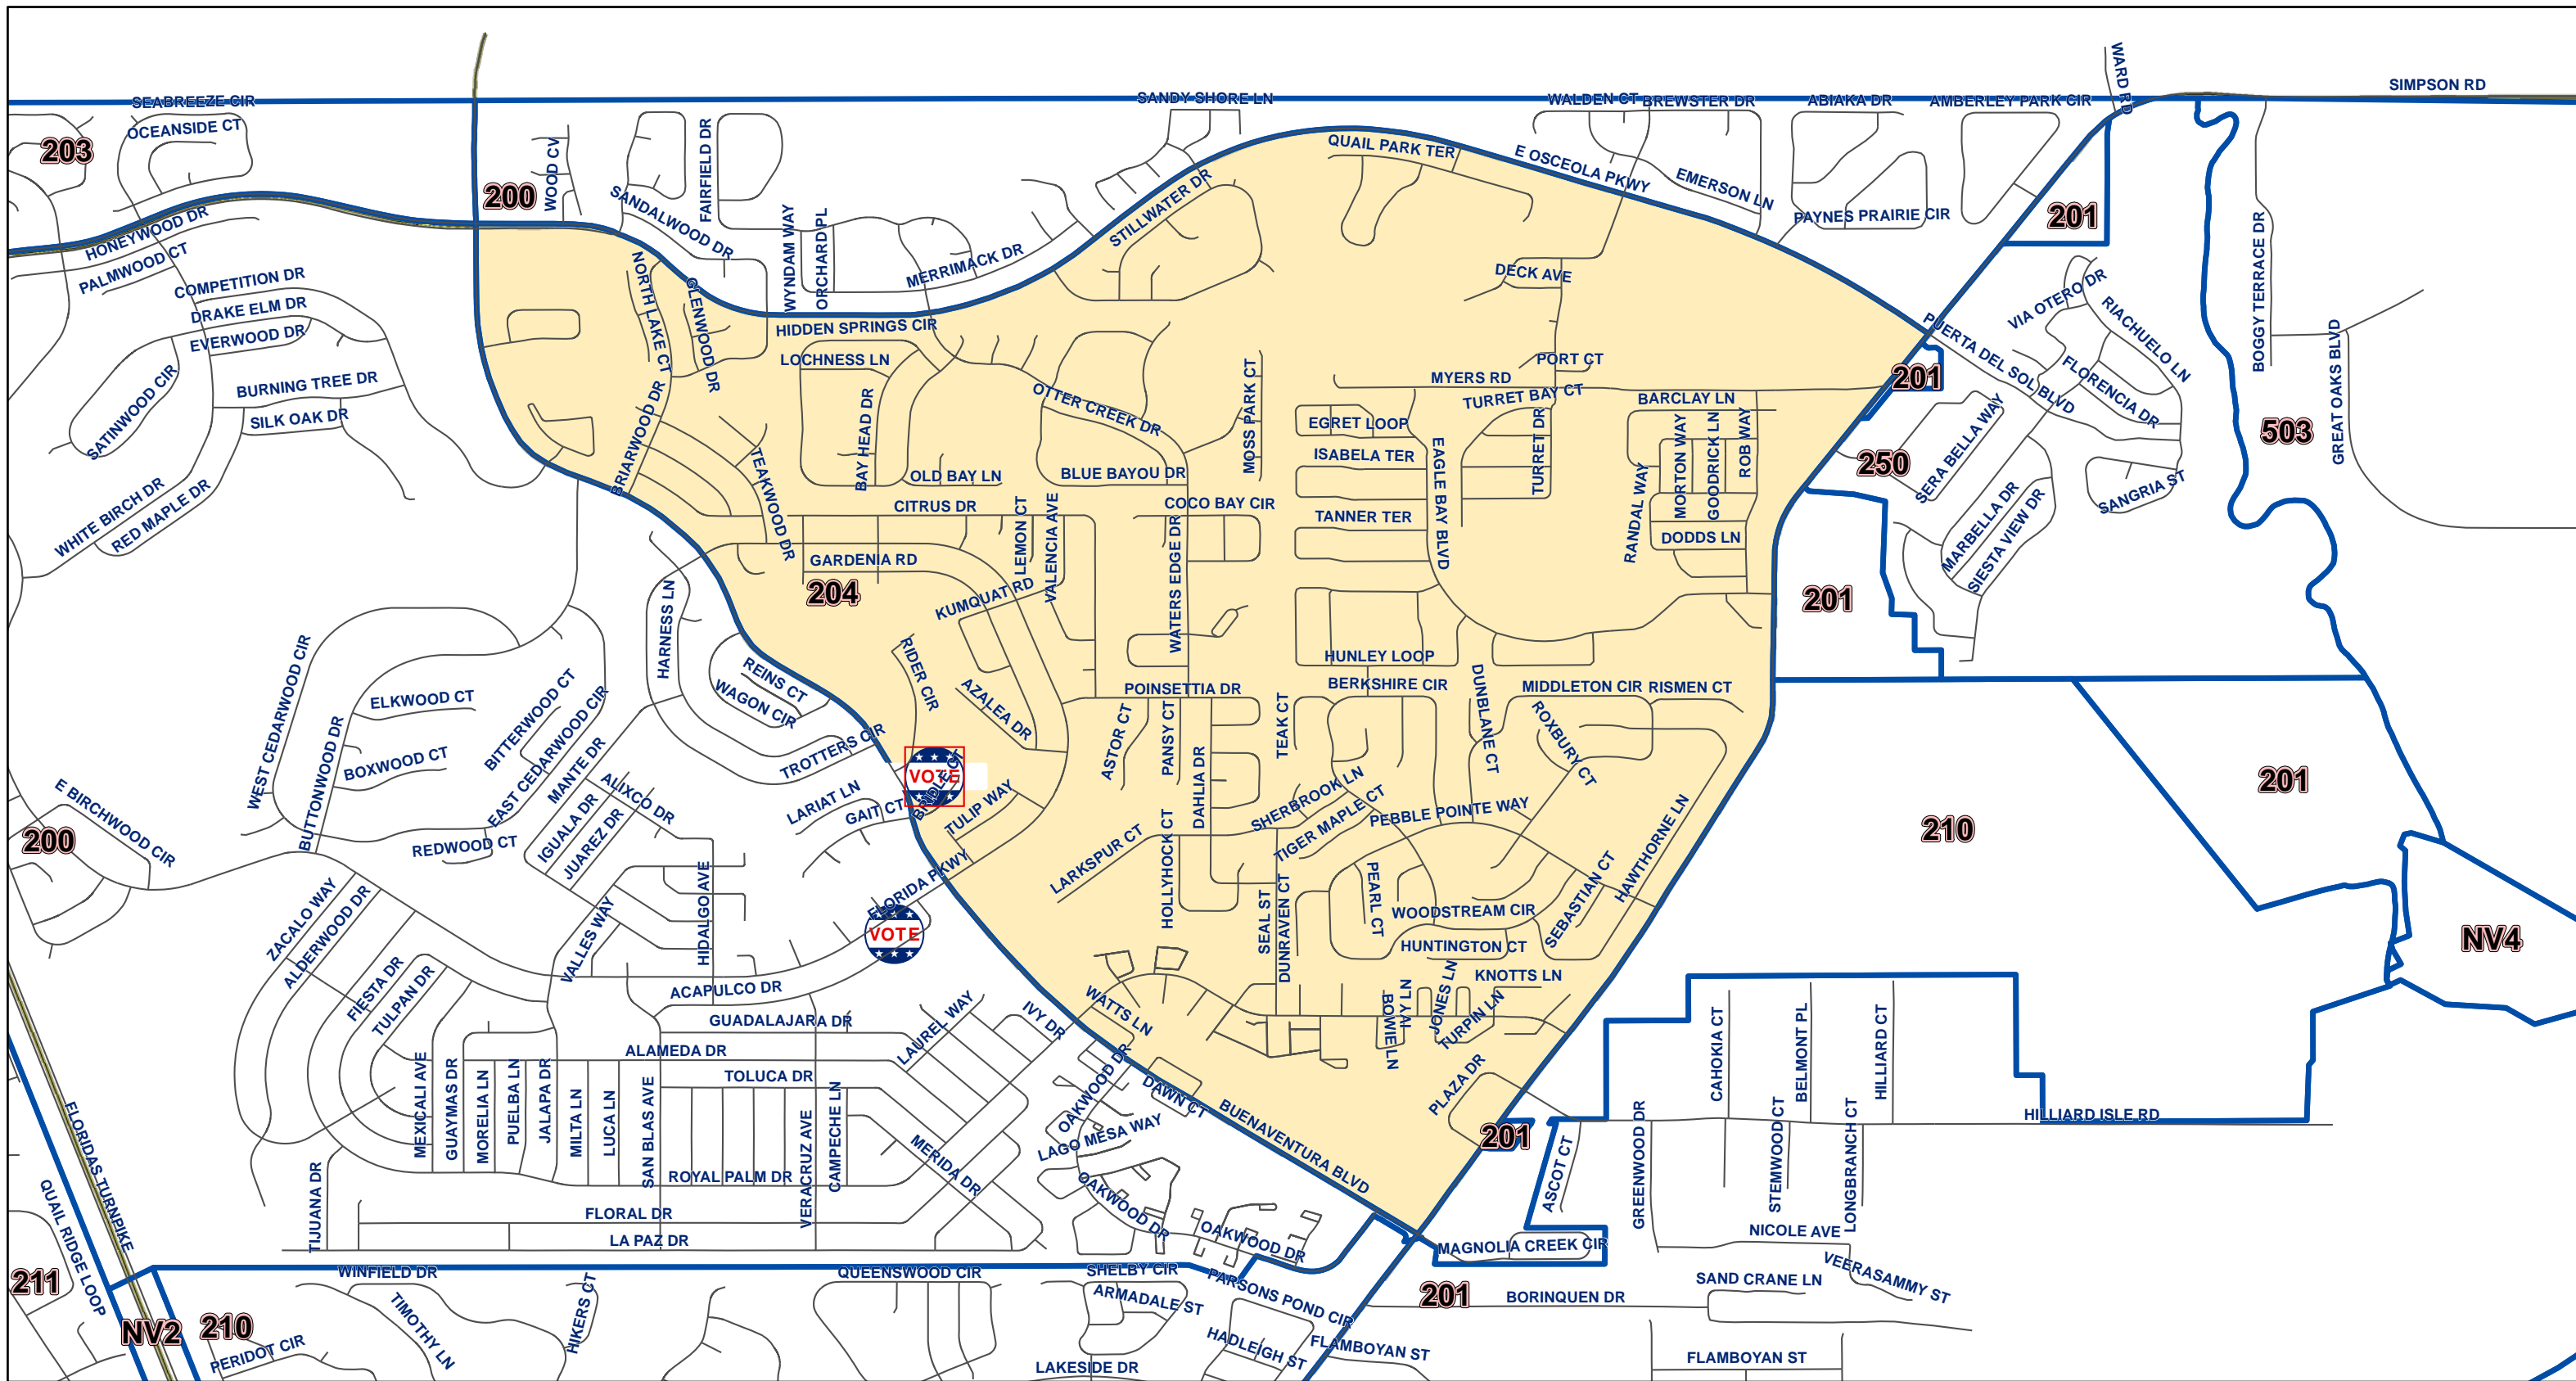

# Osceola County Voting Precinct 204

MAP PRODUCED BY  
THE OSCEOLA COUNTY  
SUPERVISOR OF  
ELECTIONS OFFICE.

**Polling Location:**  
**BVL Library**  
**405 Buena Ventura Blvd.**  
**Kissimmee, FL 34743**

Disclaimer: Precinct boundaries may not have been modified to include the latest annexations within the cities of Kissimmee and St. Cloud. Any questions as to the precinct boundaries in these areas should be directed to the Osceola County Supervisor of Elections Office.