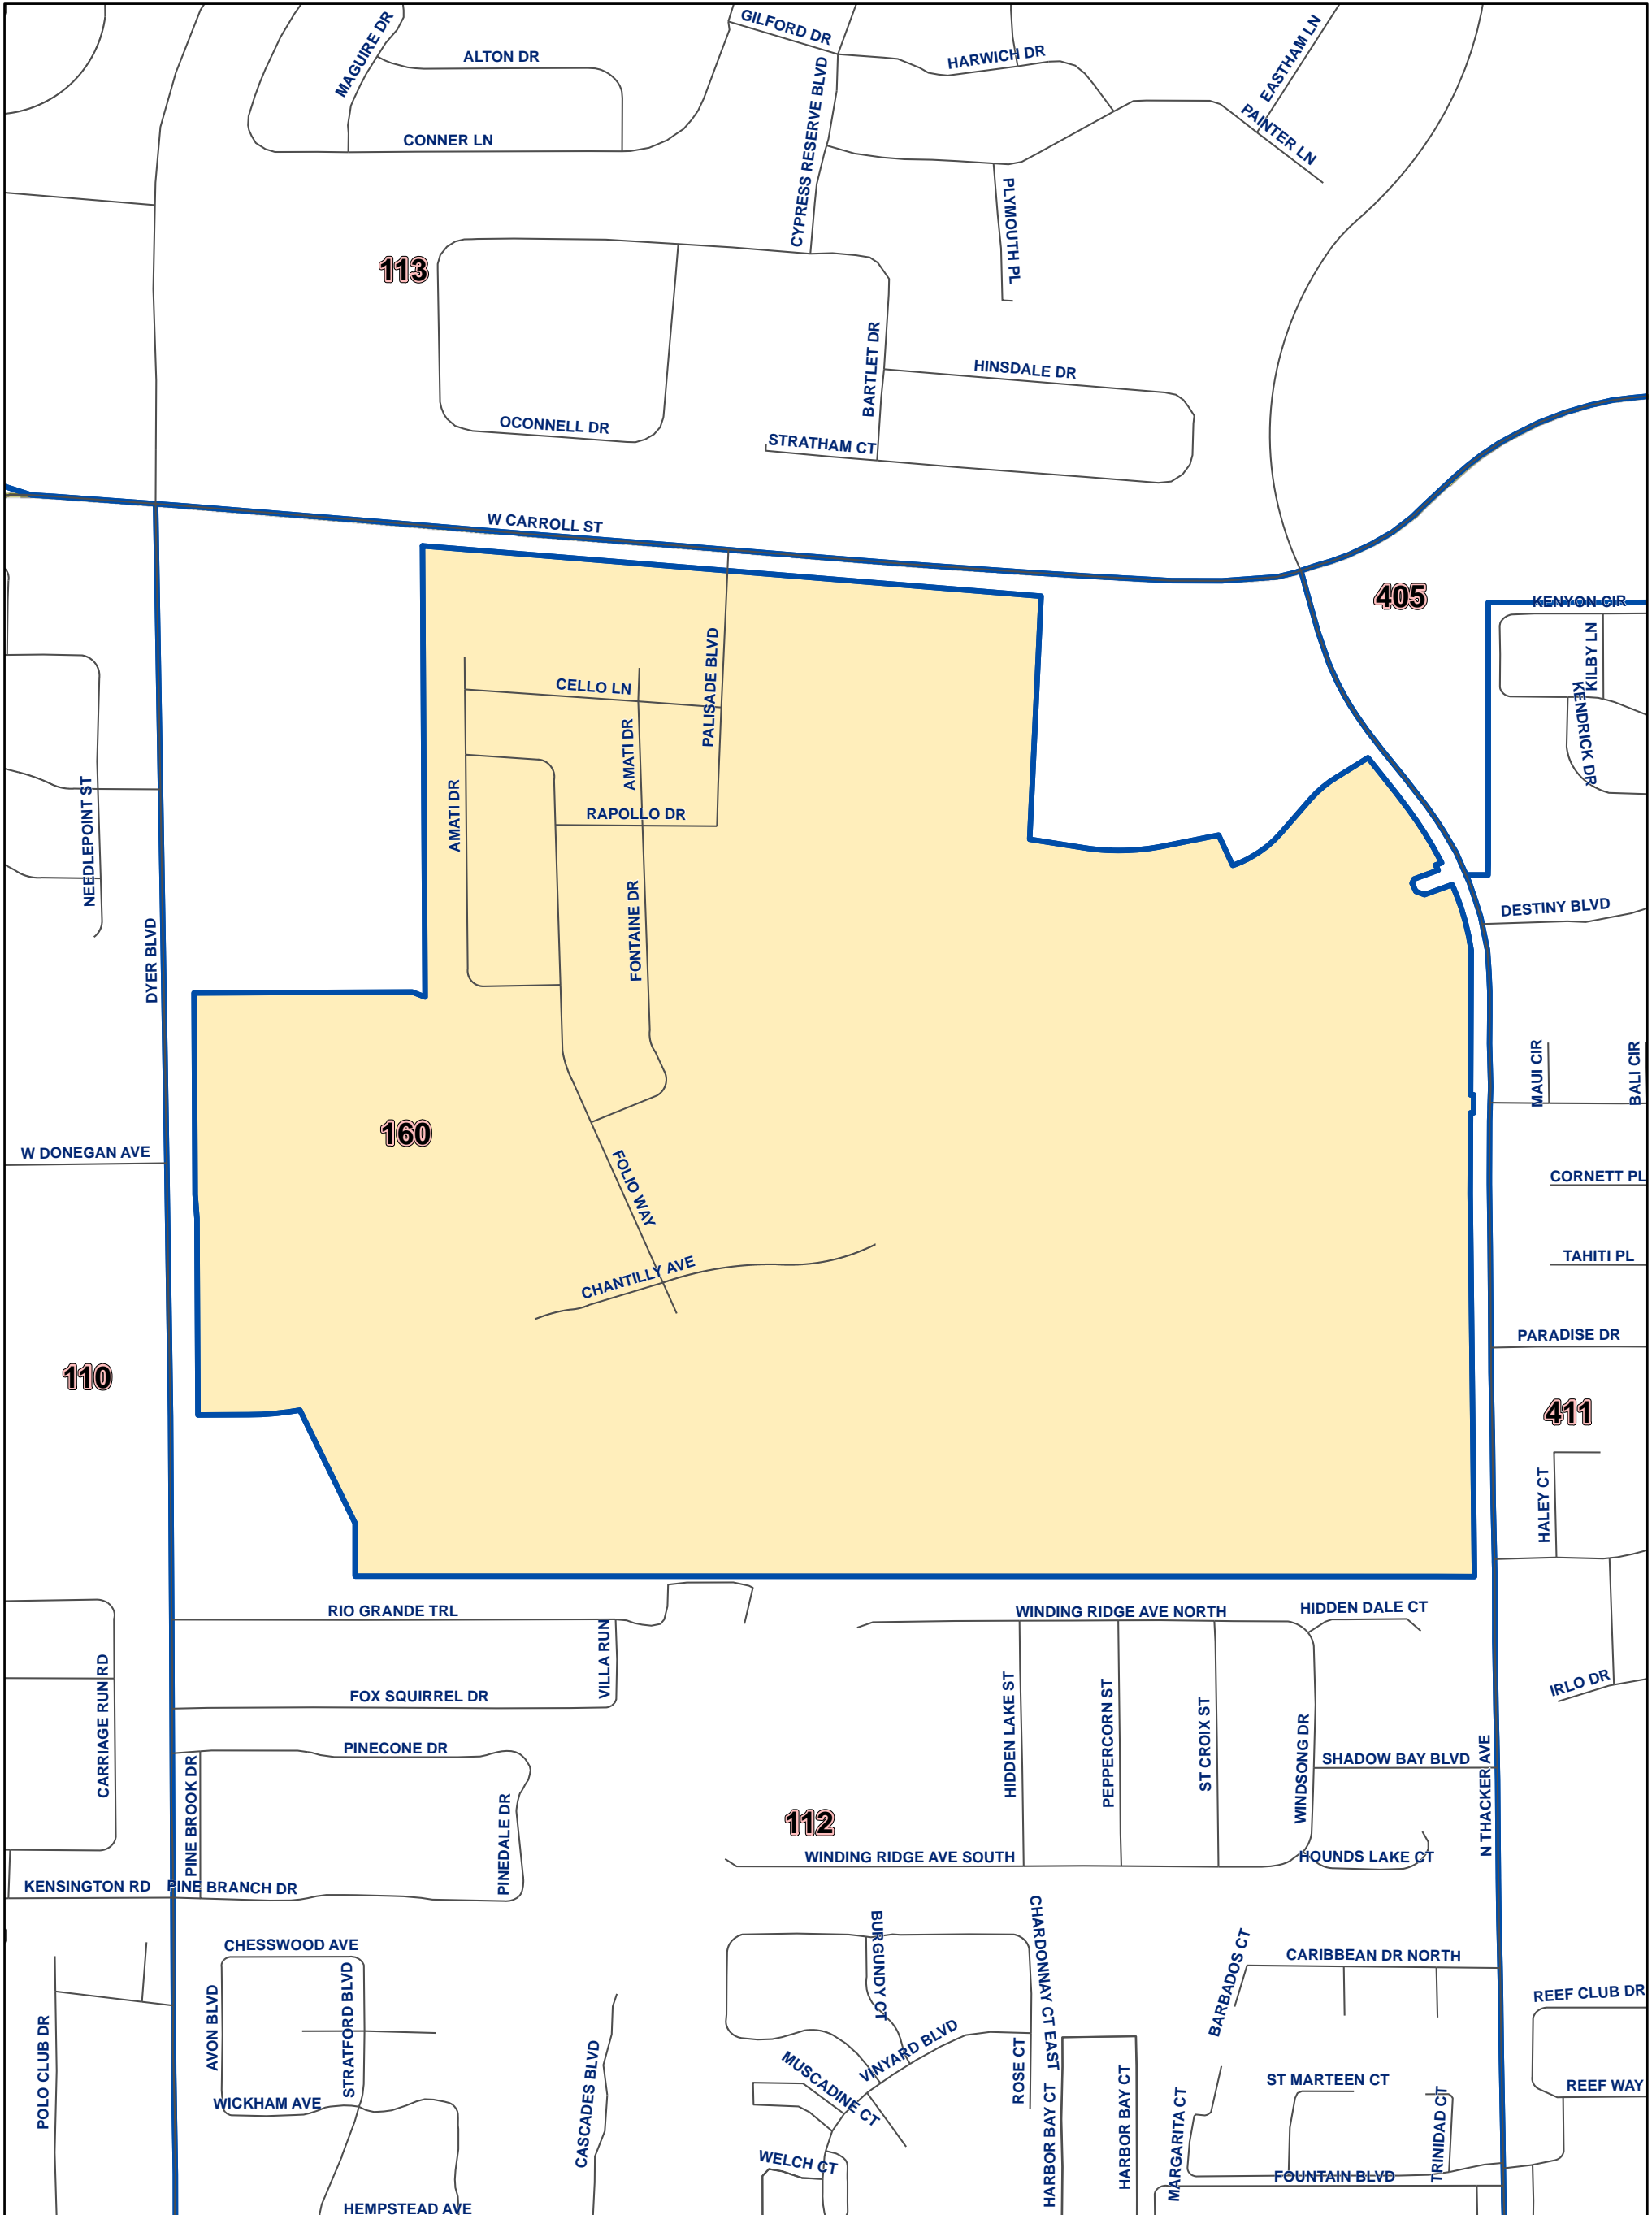

Osceola County Voting Precinct 160

MAP PRODUCED BY
THE OSCEOLA COUNTY
SUPERVISOR OF
ELECTIONS OFFICE.

Polling Location:
The Father's House
1001 W. Carroll St.
Kissimmee, FL 34741

POLLING LOCATION NOT SHOWN WITHIN THE BOUNDARY OF THIS PRECINCT

Disclaimer: Precinct boundaries may not have been modified to include the latest annexations within the cities of Kissimmee and St. Cloud. Any questions as to the precinct boundaries in these areas should be directed to the Osceola County Supervisor of Elections Office.