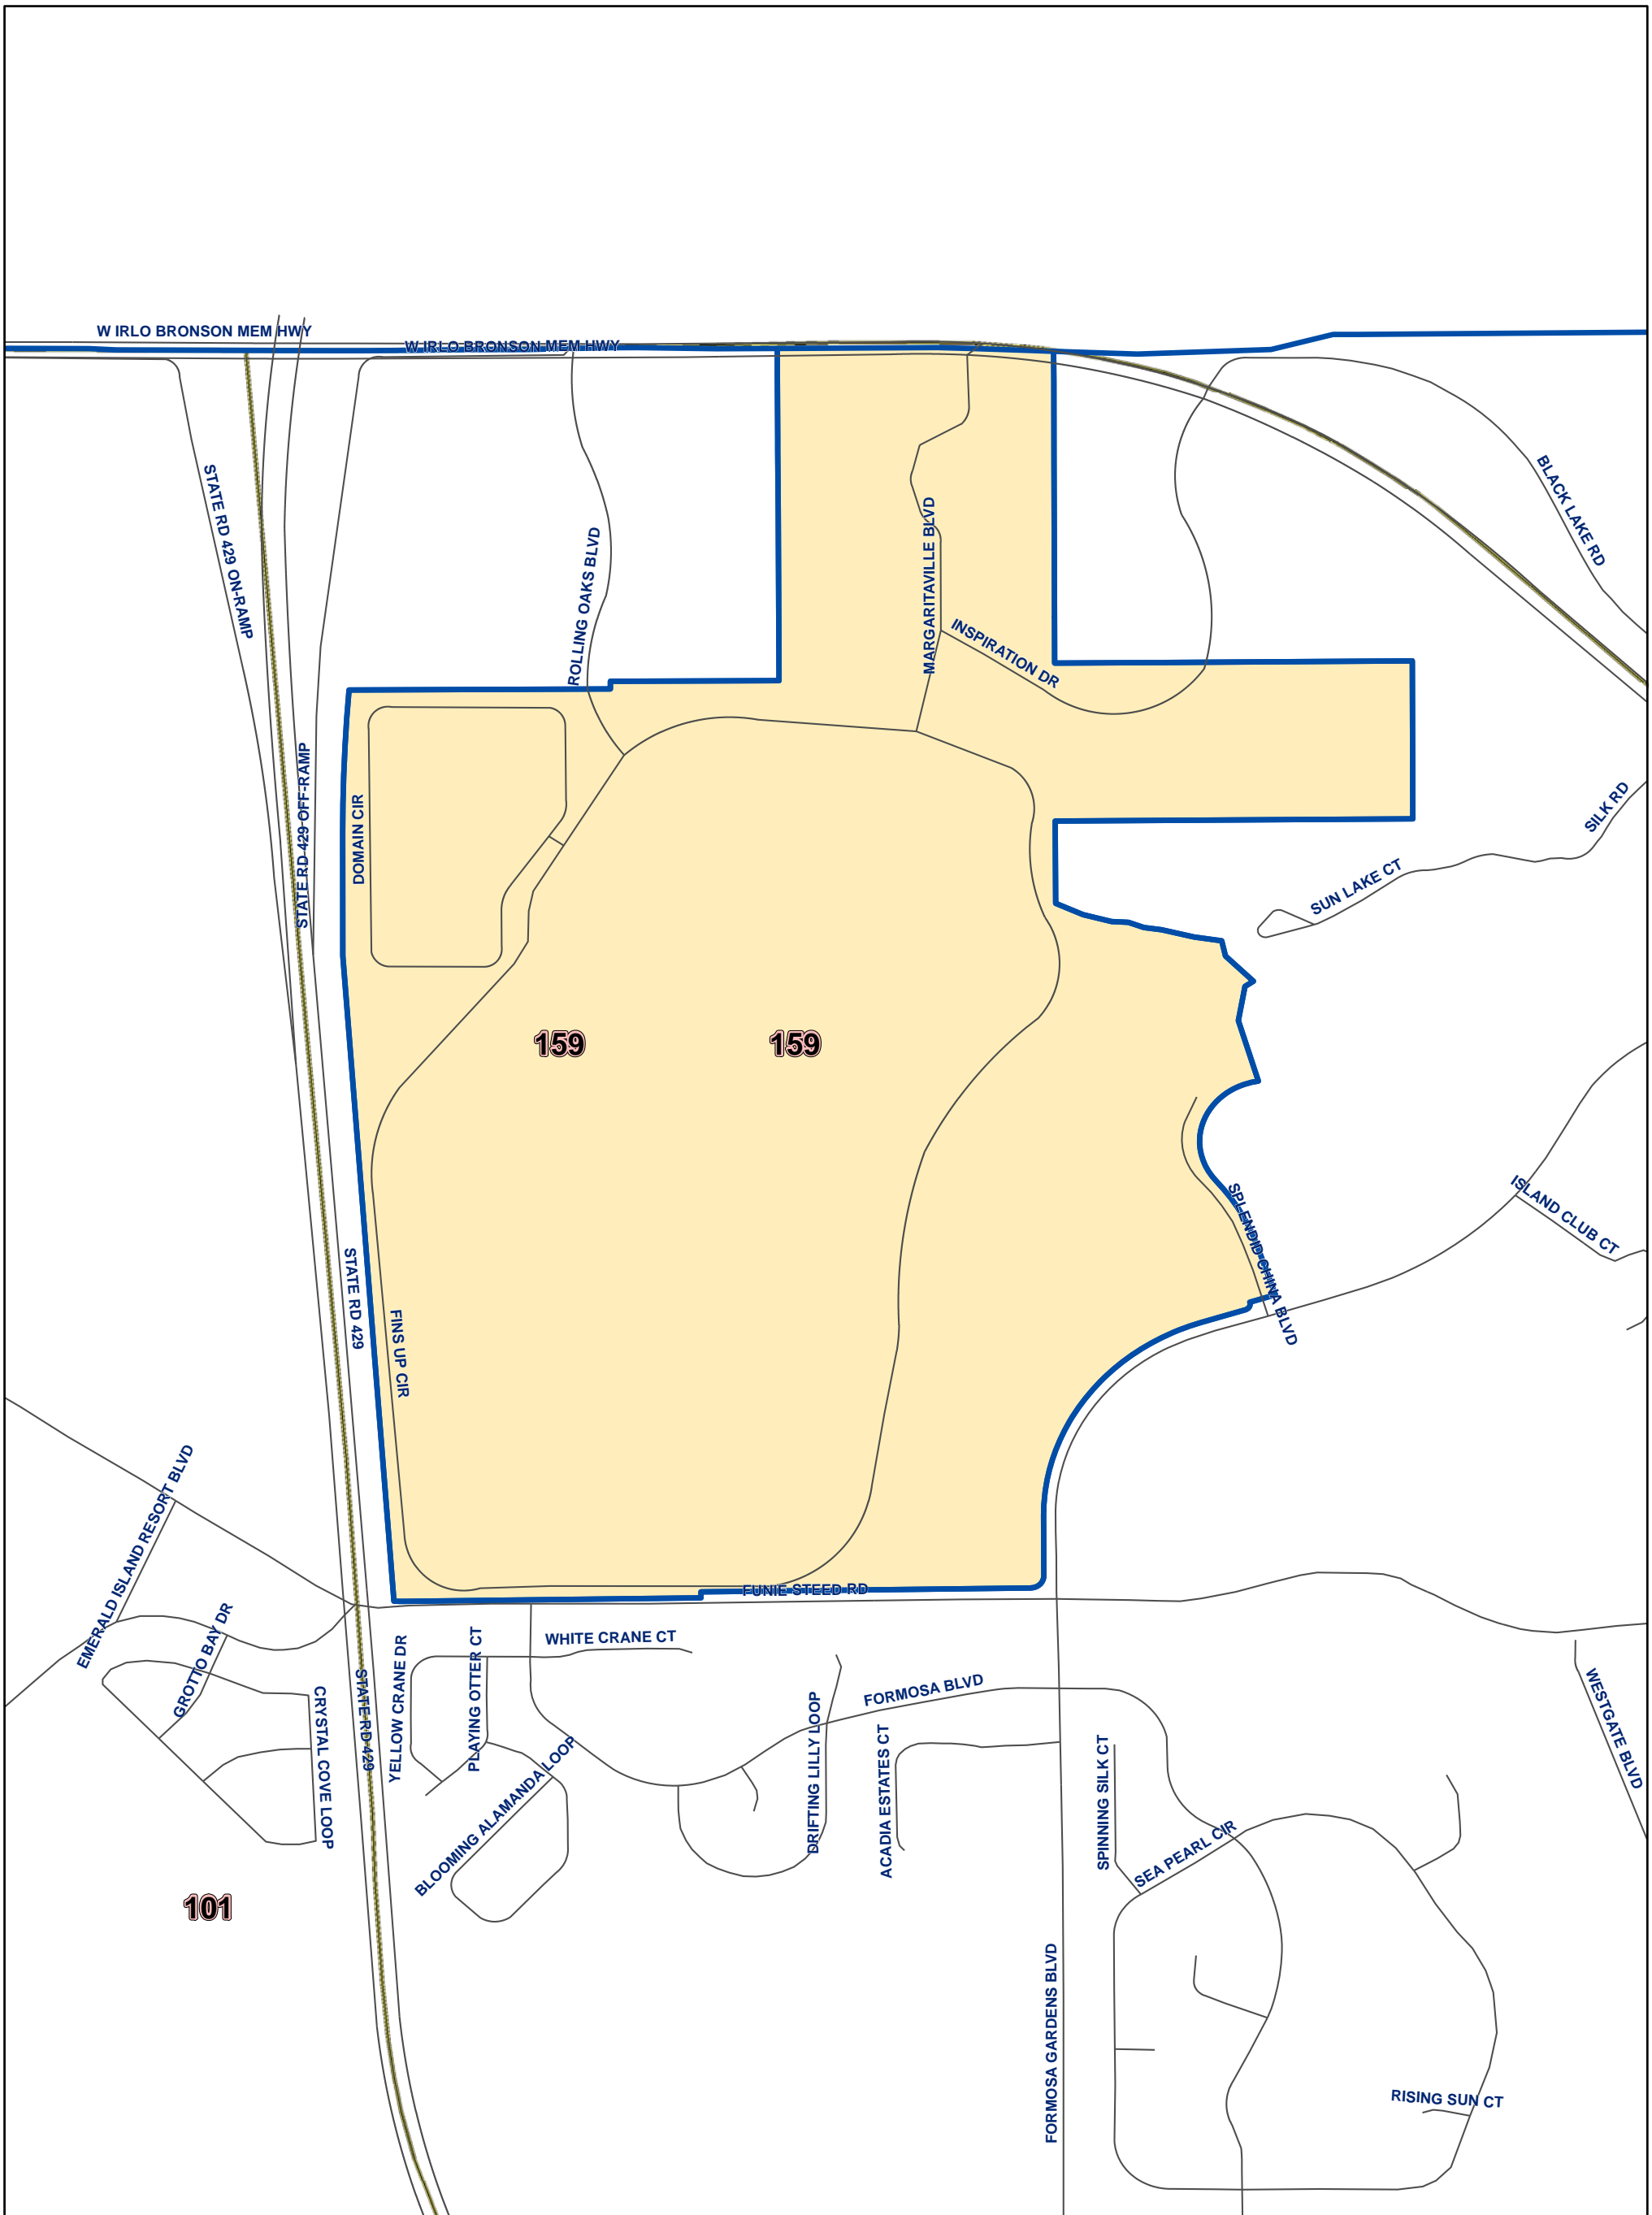

Osceola County Voting Precinct 159

MAP PRODUCED BY
THE OSCEOLA COUNTY
SUPERVISOR OF
ELECTIONS OFFICE.

Polling Location:
Fire Station 71 - W192
8704 W. Irlo Bronson Memorial Hwy.
Kissimmee, FL 34747

Disclaimer: Precinct boundaries may not have been modified to include the latest annexations within the cities of Kissimmee and St. Cloud. Any questions as to the precinct boundaries in these areas should be directed to the Osceola County Supervisor of Elections Office.

POLLING LOCATION NOT SHOWN WITHIN THE BOUNDARY OF THIS PRECINCT