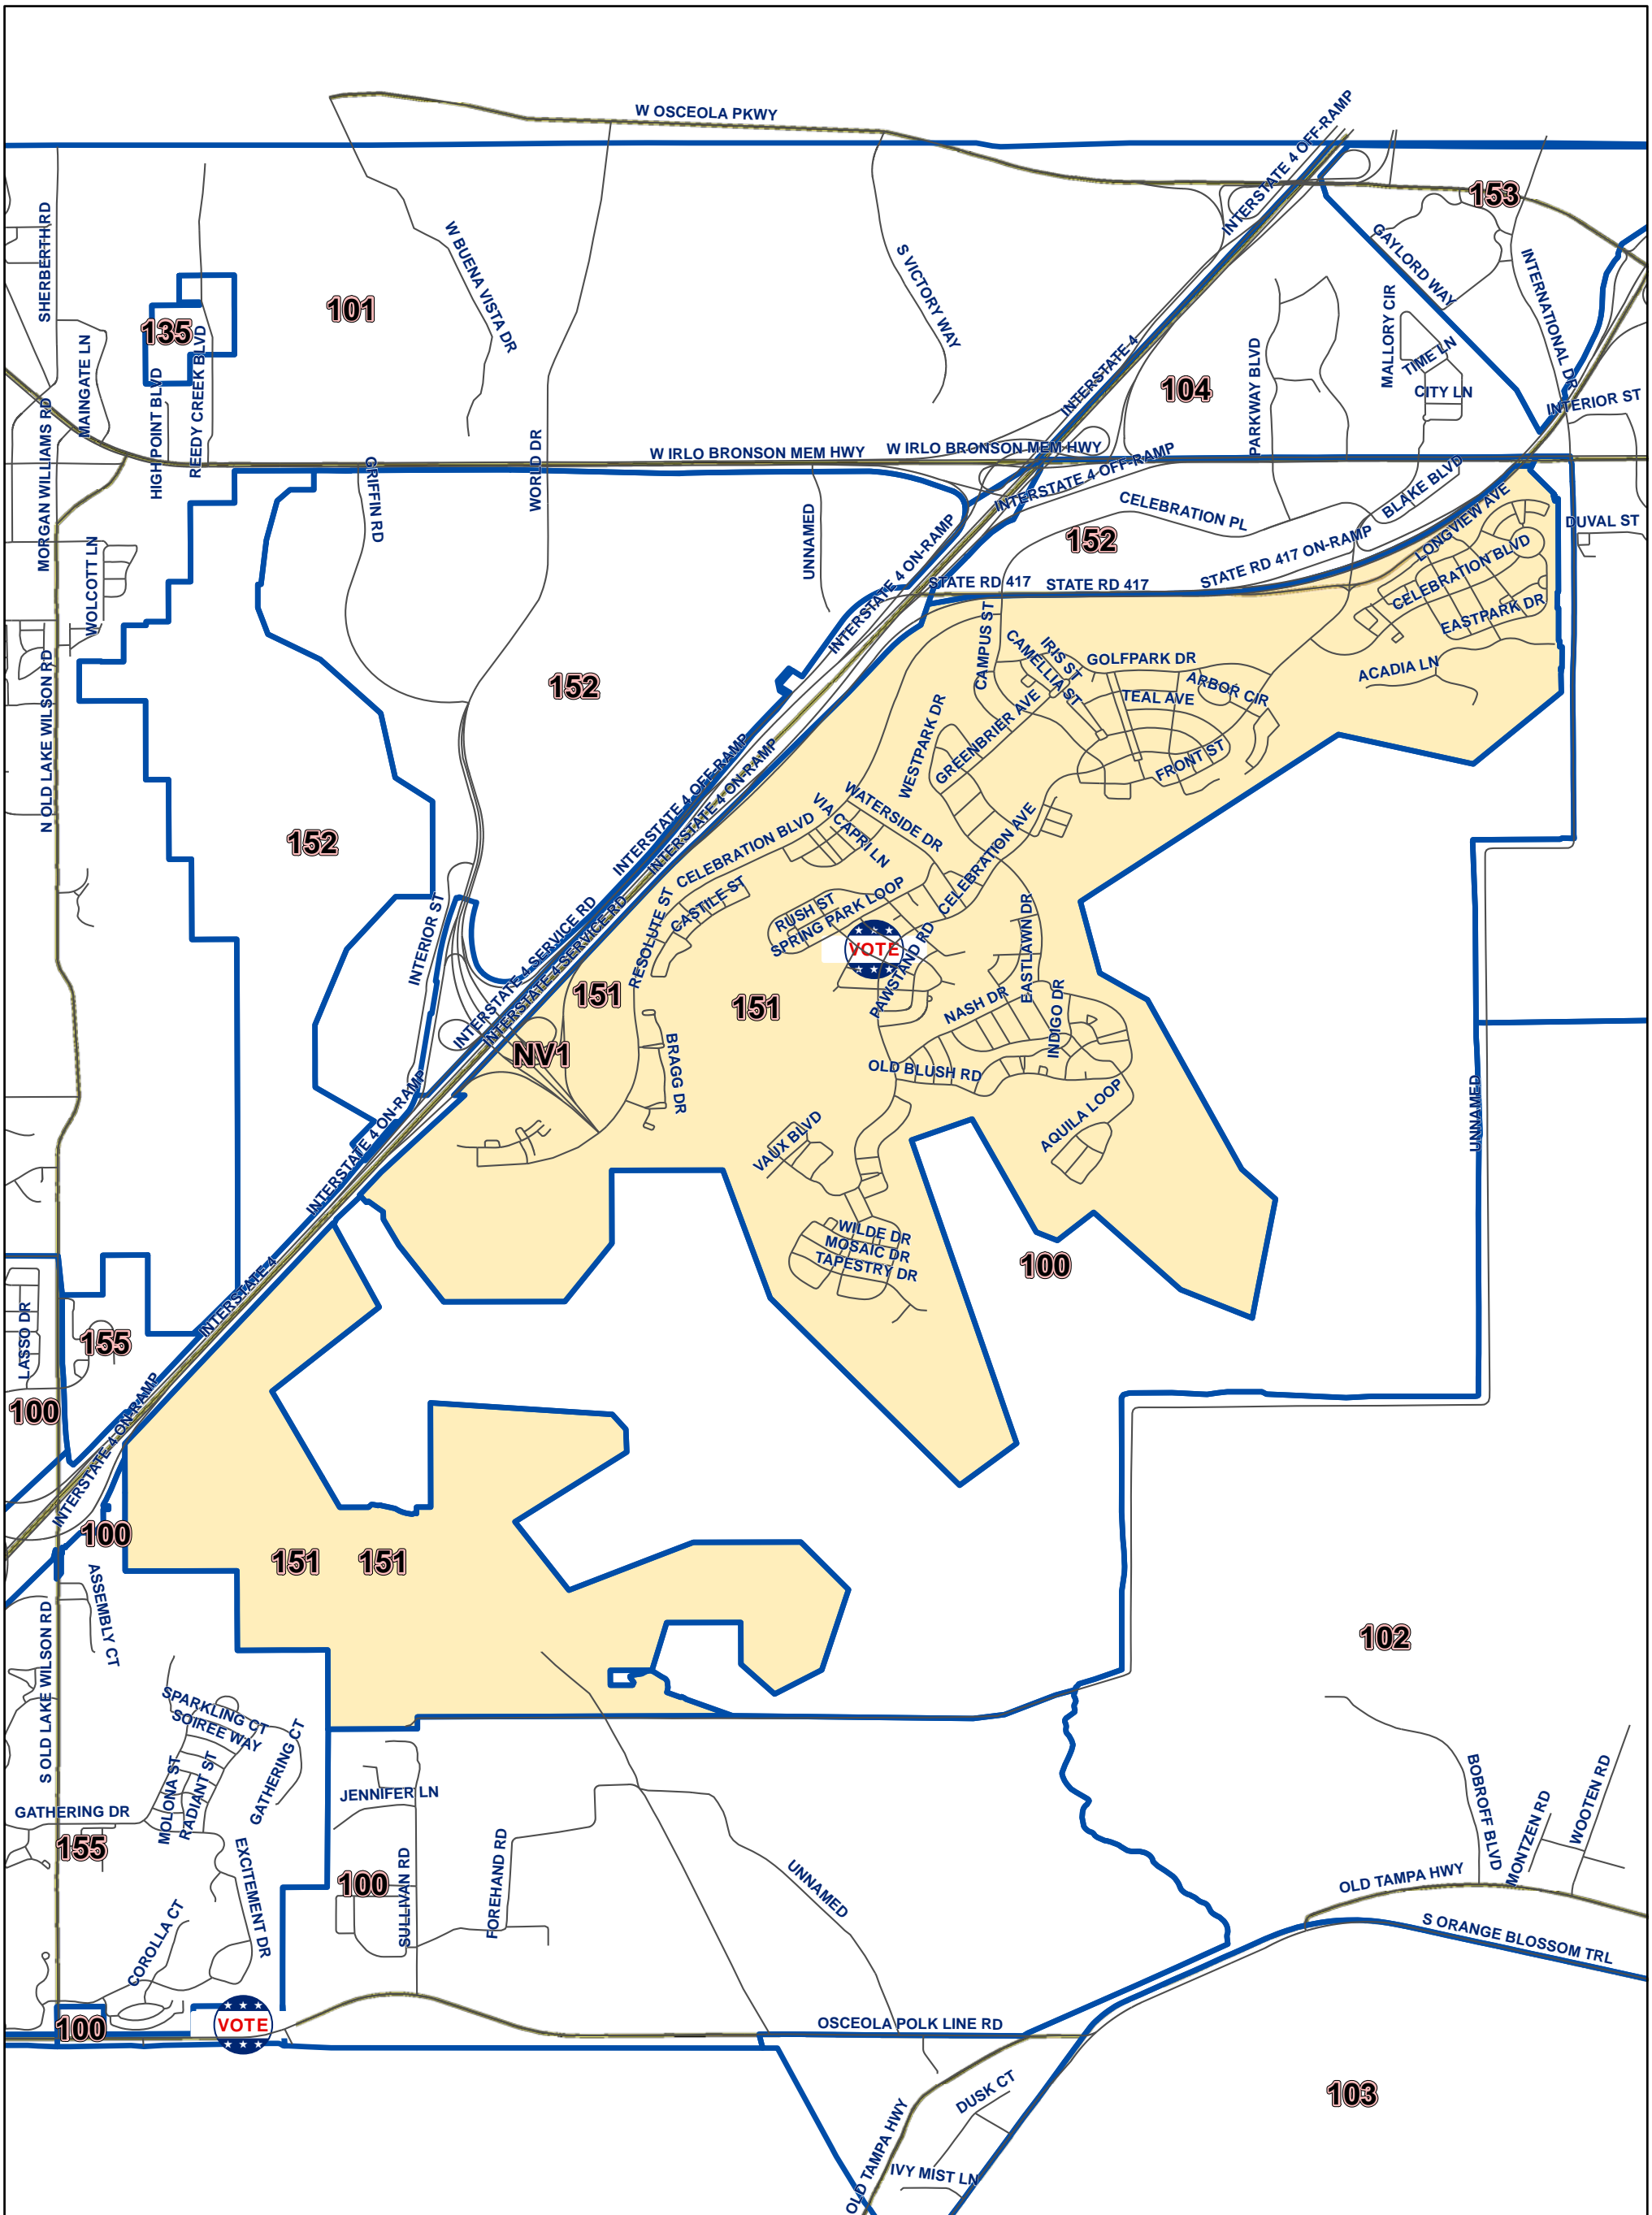

Osceola County Voting Precinct 158

MAP PRODUCED BY
THE OSCEOLA COUNTY
SUPERVISOR OF
ELECTIONS OFFICE.

Polling Location:
Fire Station 71 - W192
8704 W. Irlo Bronson Memorial Hwy.
Kissimmee, FL 34747

Disclaimer: Precinct boundaries may not have been modified to include the latest annexations within the cities of Kissimmee and St. Cloud. Any questions as to the precinct boundaries in these areas should be directed to the Osceola County Supervisor of Elections Office.

POLLING LOCATION NOT SHOWN WITHIN THE BOUNDARY OF THIS PRECINCT