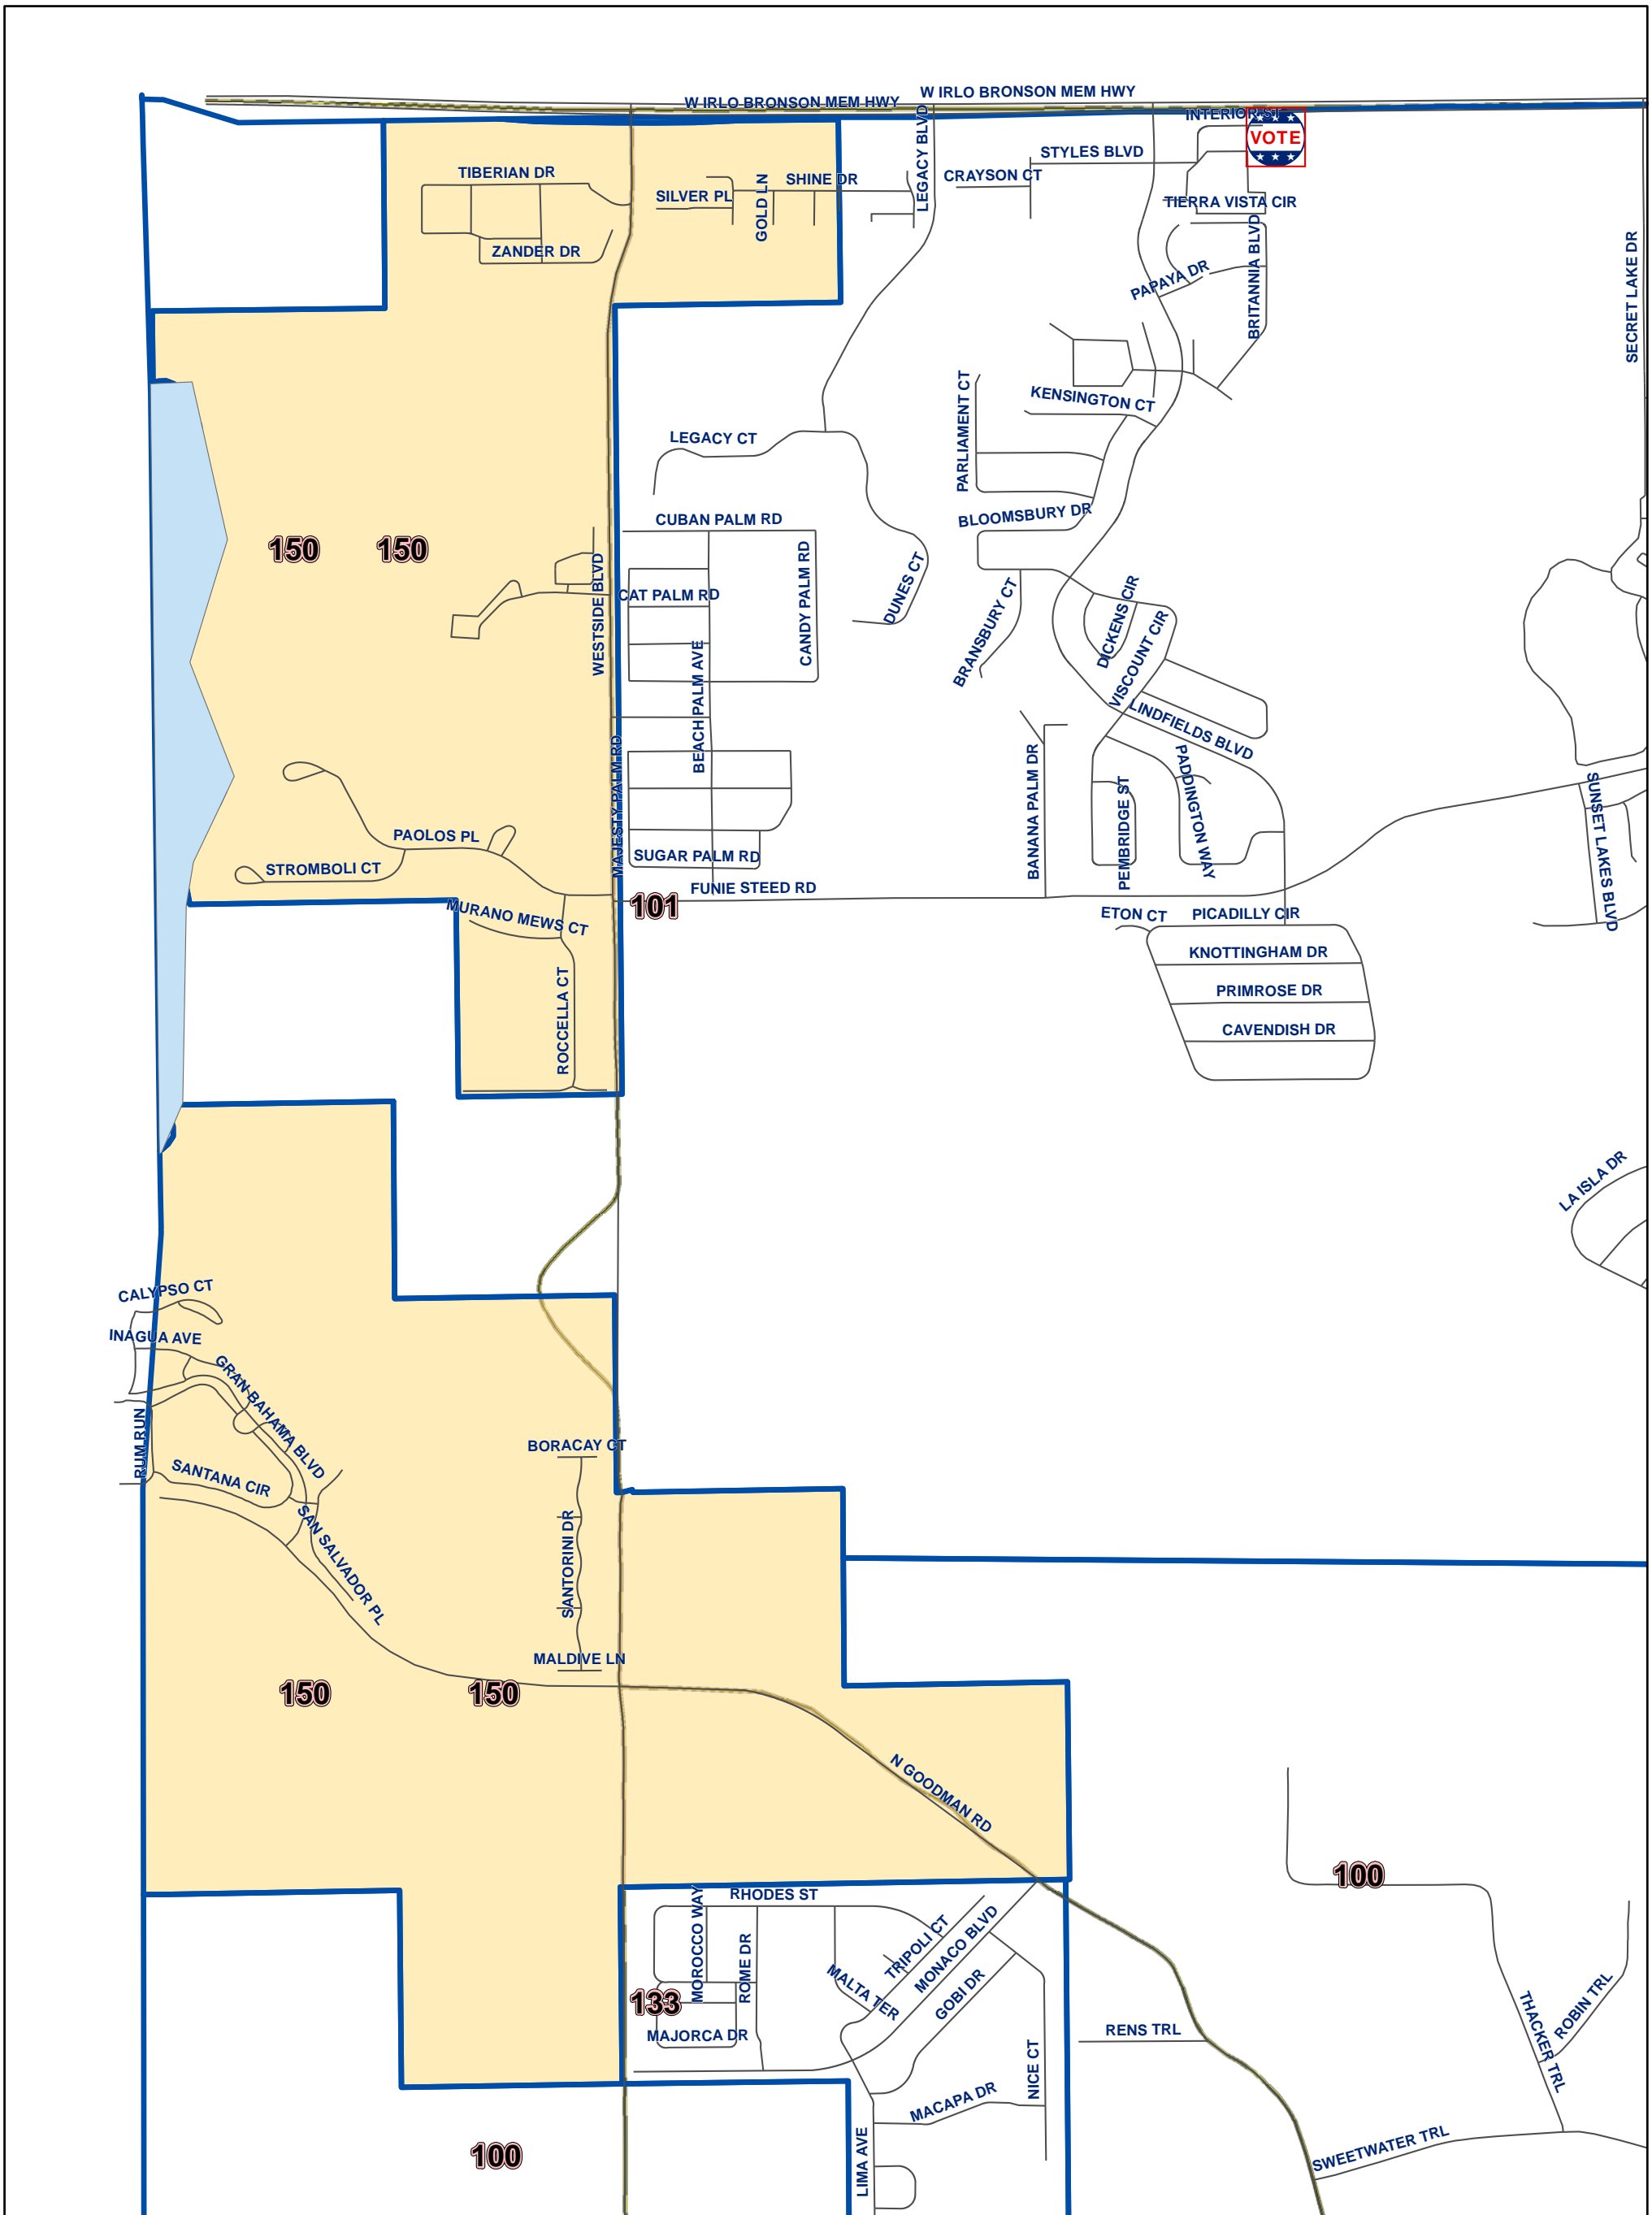

Osceola County Voting Precinct 150

MAP PRODUCED BY
THE OSCEOLA COUNTY
SUPERVISOR OF
ELECTIONS OFFICE.

Polling Location:
Fire Station 71 - W192
8704 W. Irlo Bronson Memorial Hwy.
Kissimmee, FL 34747

Disclaimer: Precinct boundaries may not have been modified to include the latest annexations within the cities of Kissimmee and St. Cloud. Any questions as to the precinct boundaries in these areas should be directed to the Osceola County Supervisor of Elections Office.

POLLING LOCATION NOT SHOWN WITHIN THE BOUNDARY OF THIS PRECINCT