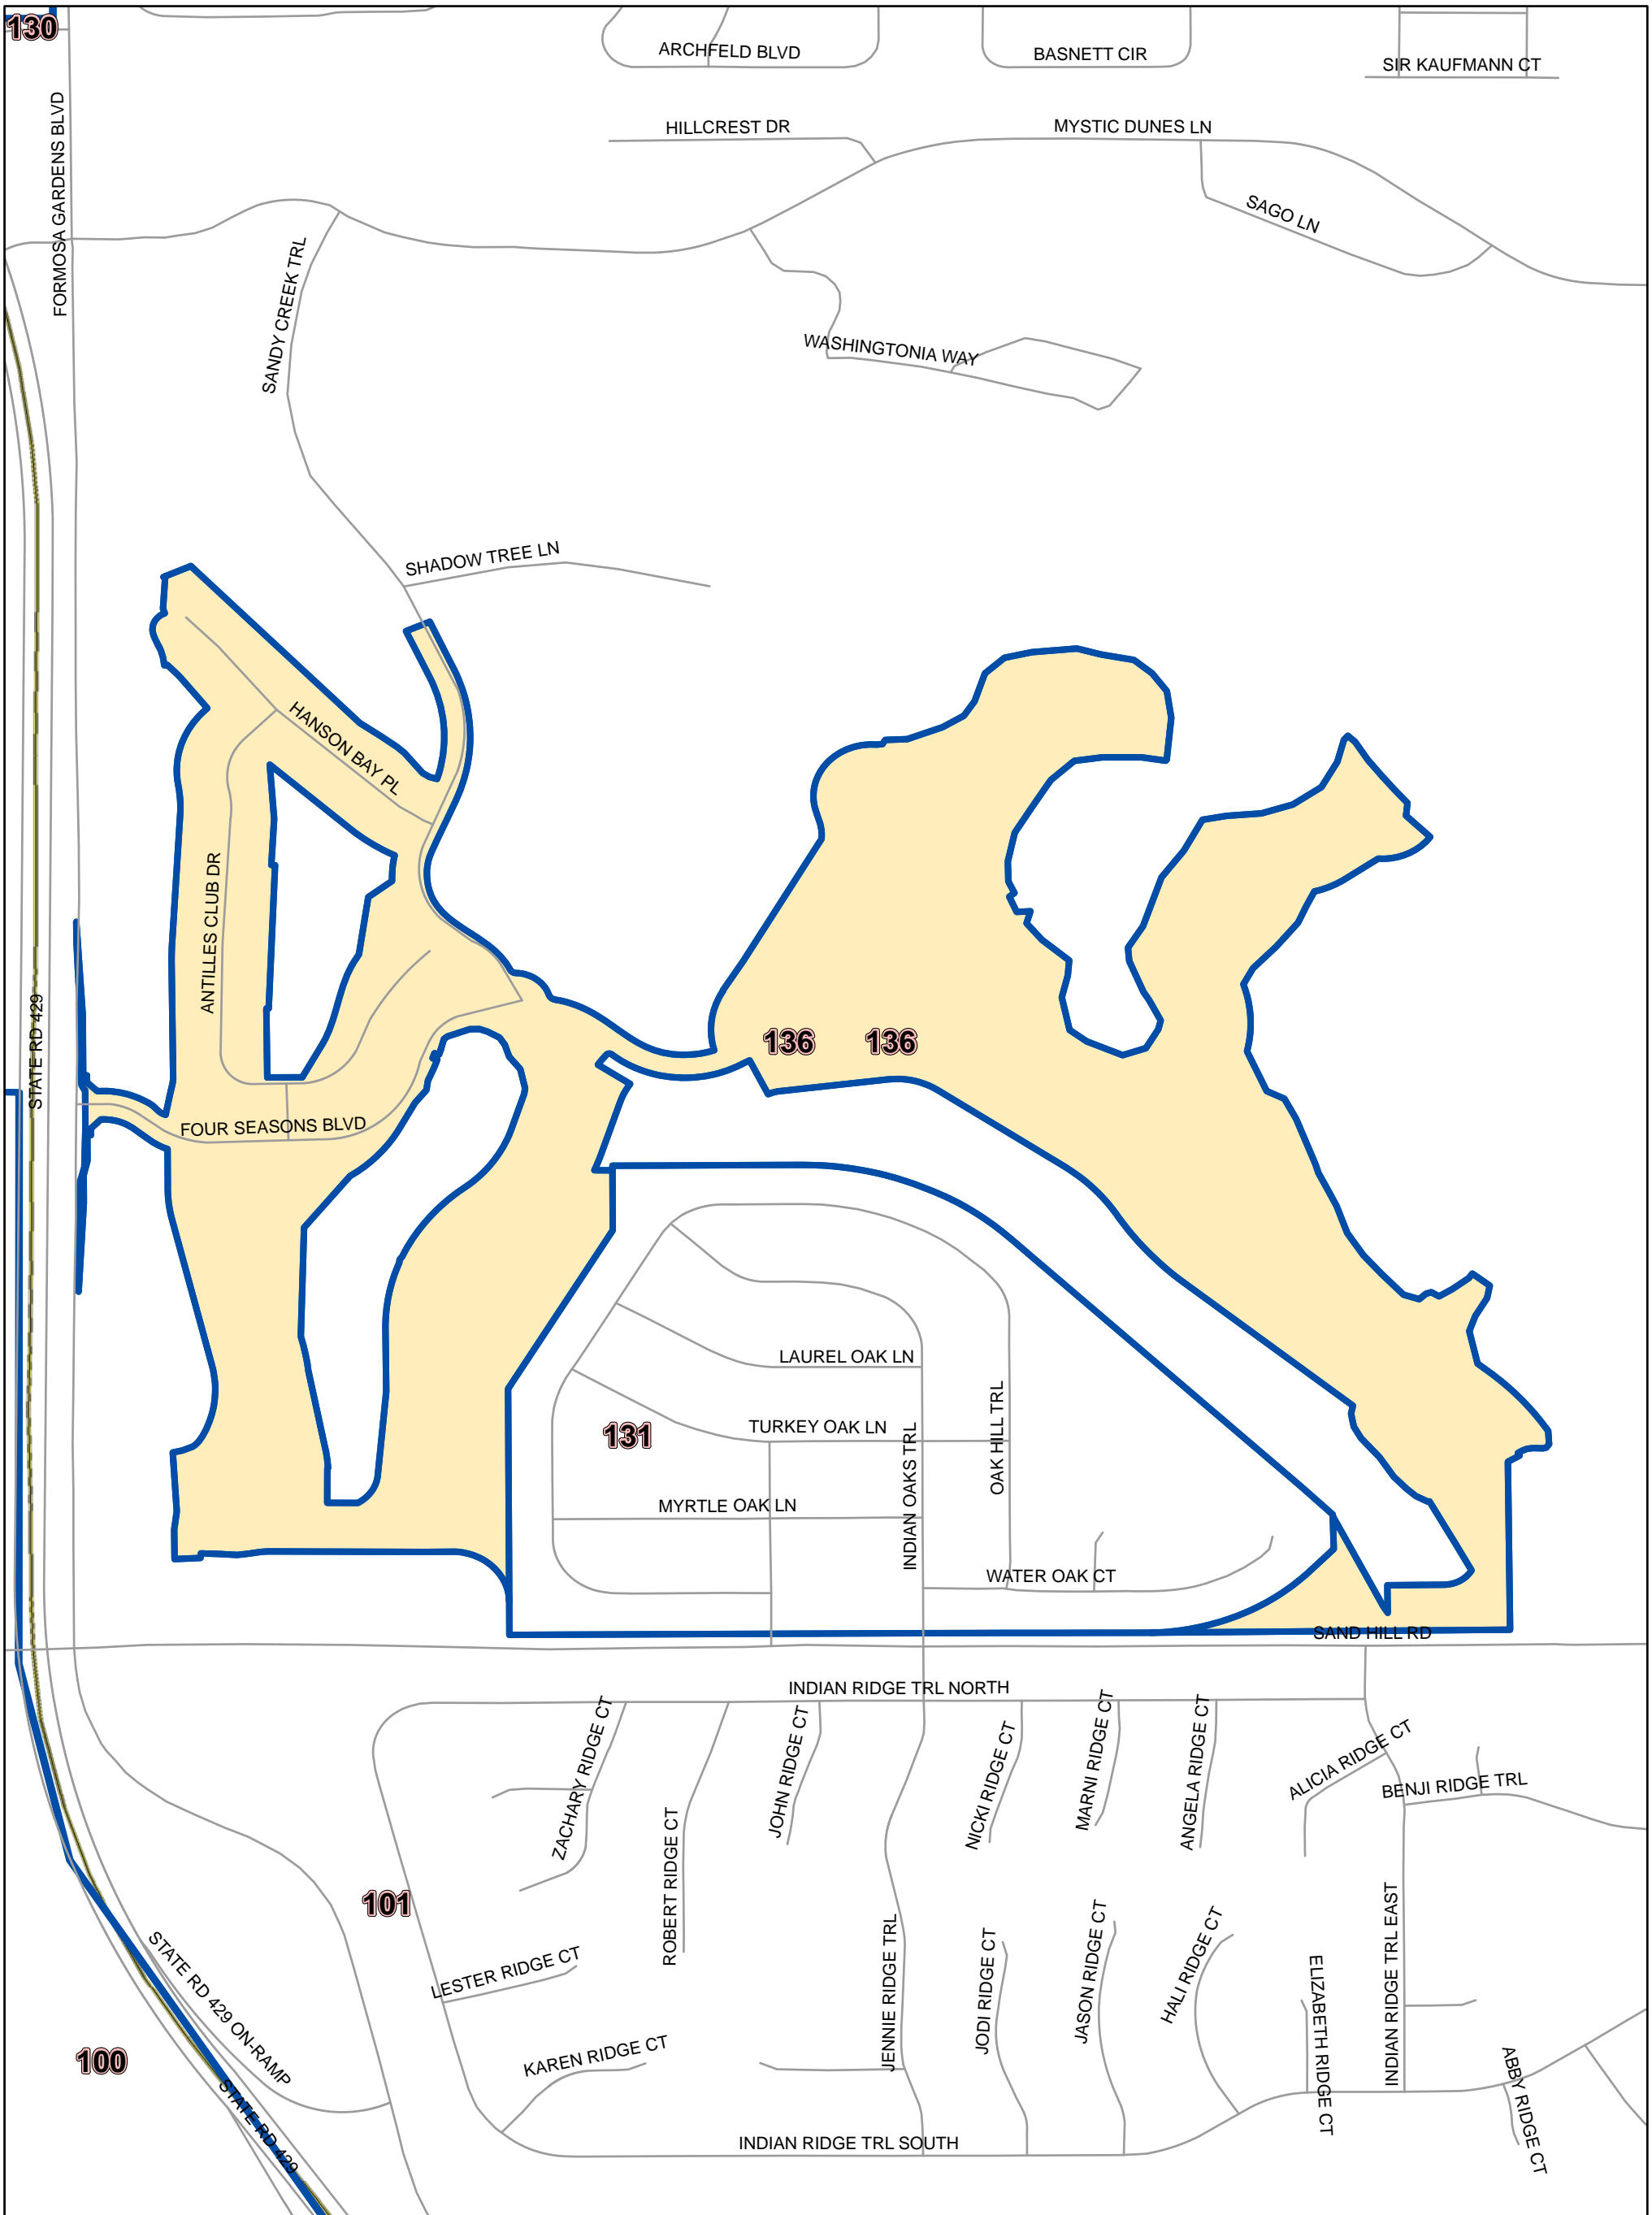

Osceola County Voting Precinct 136

MAP PRODUCED BY
THE OSCEOLA COUNTY
SUPERVISOR OF
ELECTIONS OFFICE.

Polling Location:
Fire Station 71 - W192
8704 W. Irlo Bronson Memorial Hwy
Kissimmee, FL 34747

Disclaimer: Precinct boundaries may not have been modified to include the latest annexations within the cities of Kissimmee and St. Cloud. Any questions as to the precinct boundaries in these areas should be directed to the Osceola County Supervisor of Elections Office.

POLLING LOCATION NOT SHOWN WITHIN THE BOUNDARY OF THIS PRECINCT