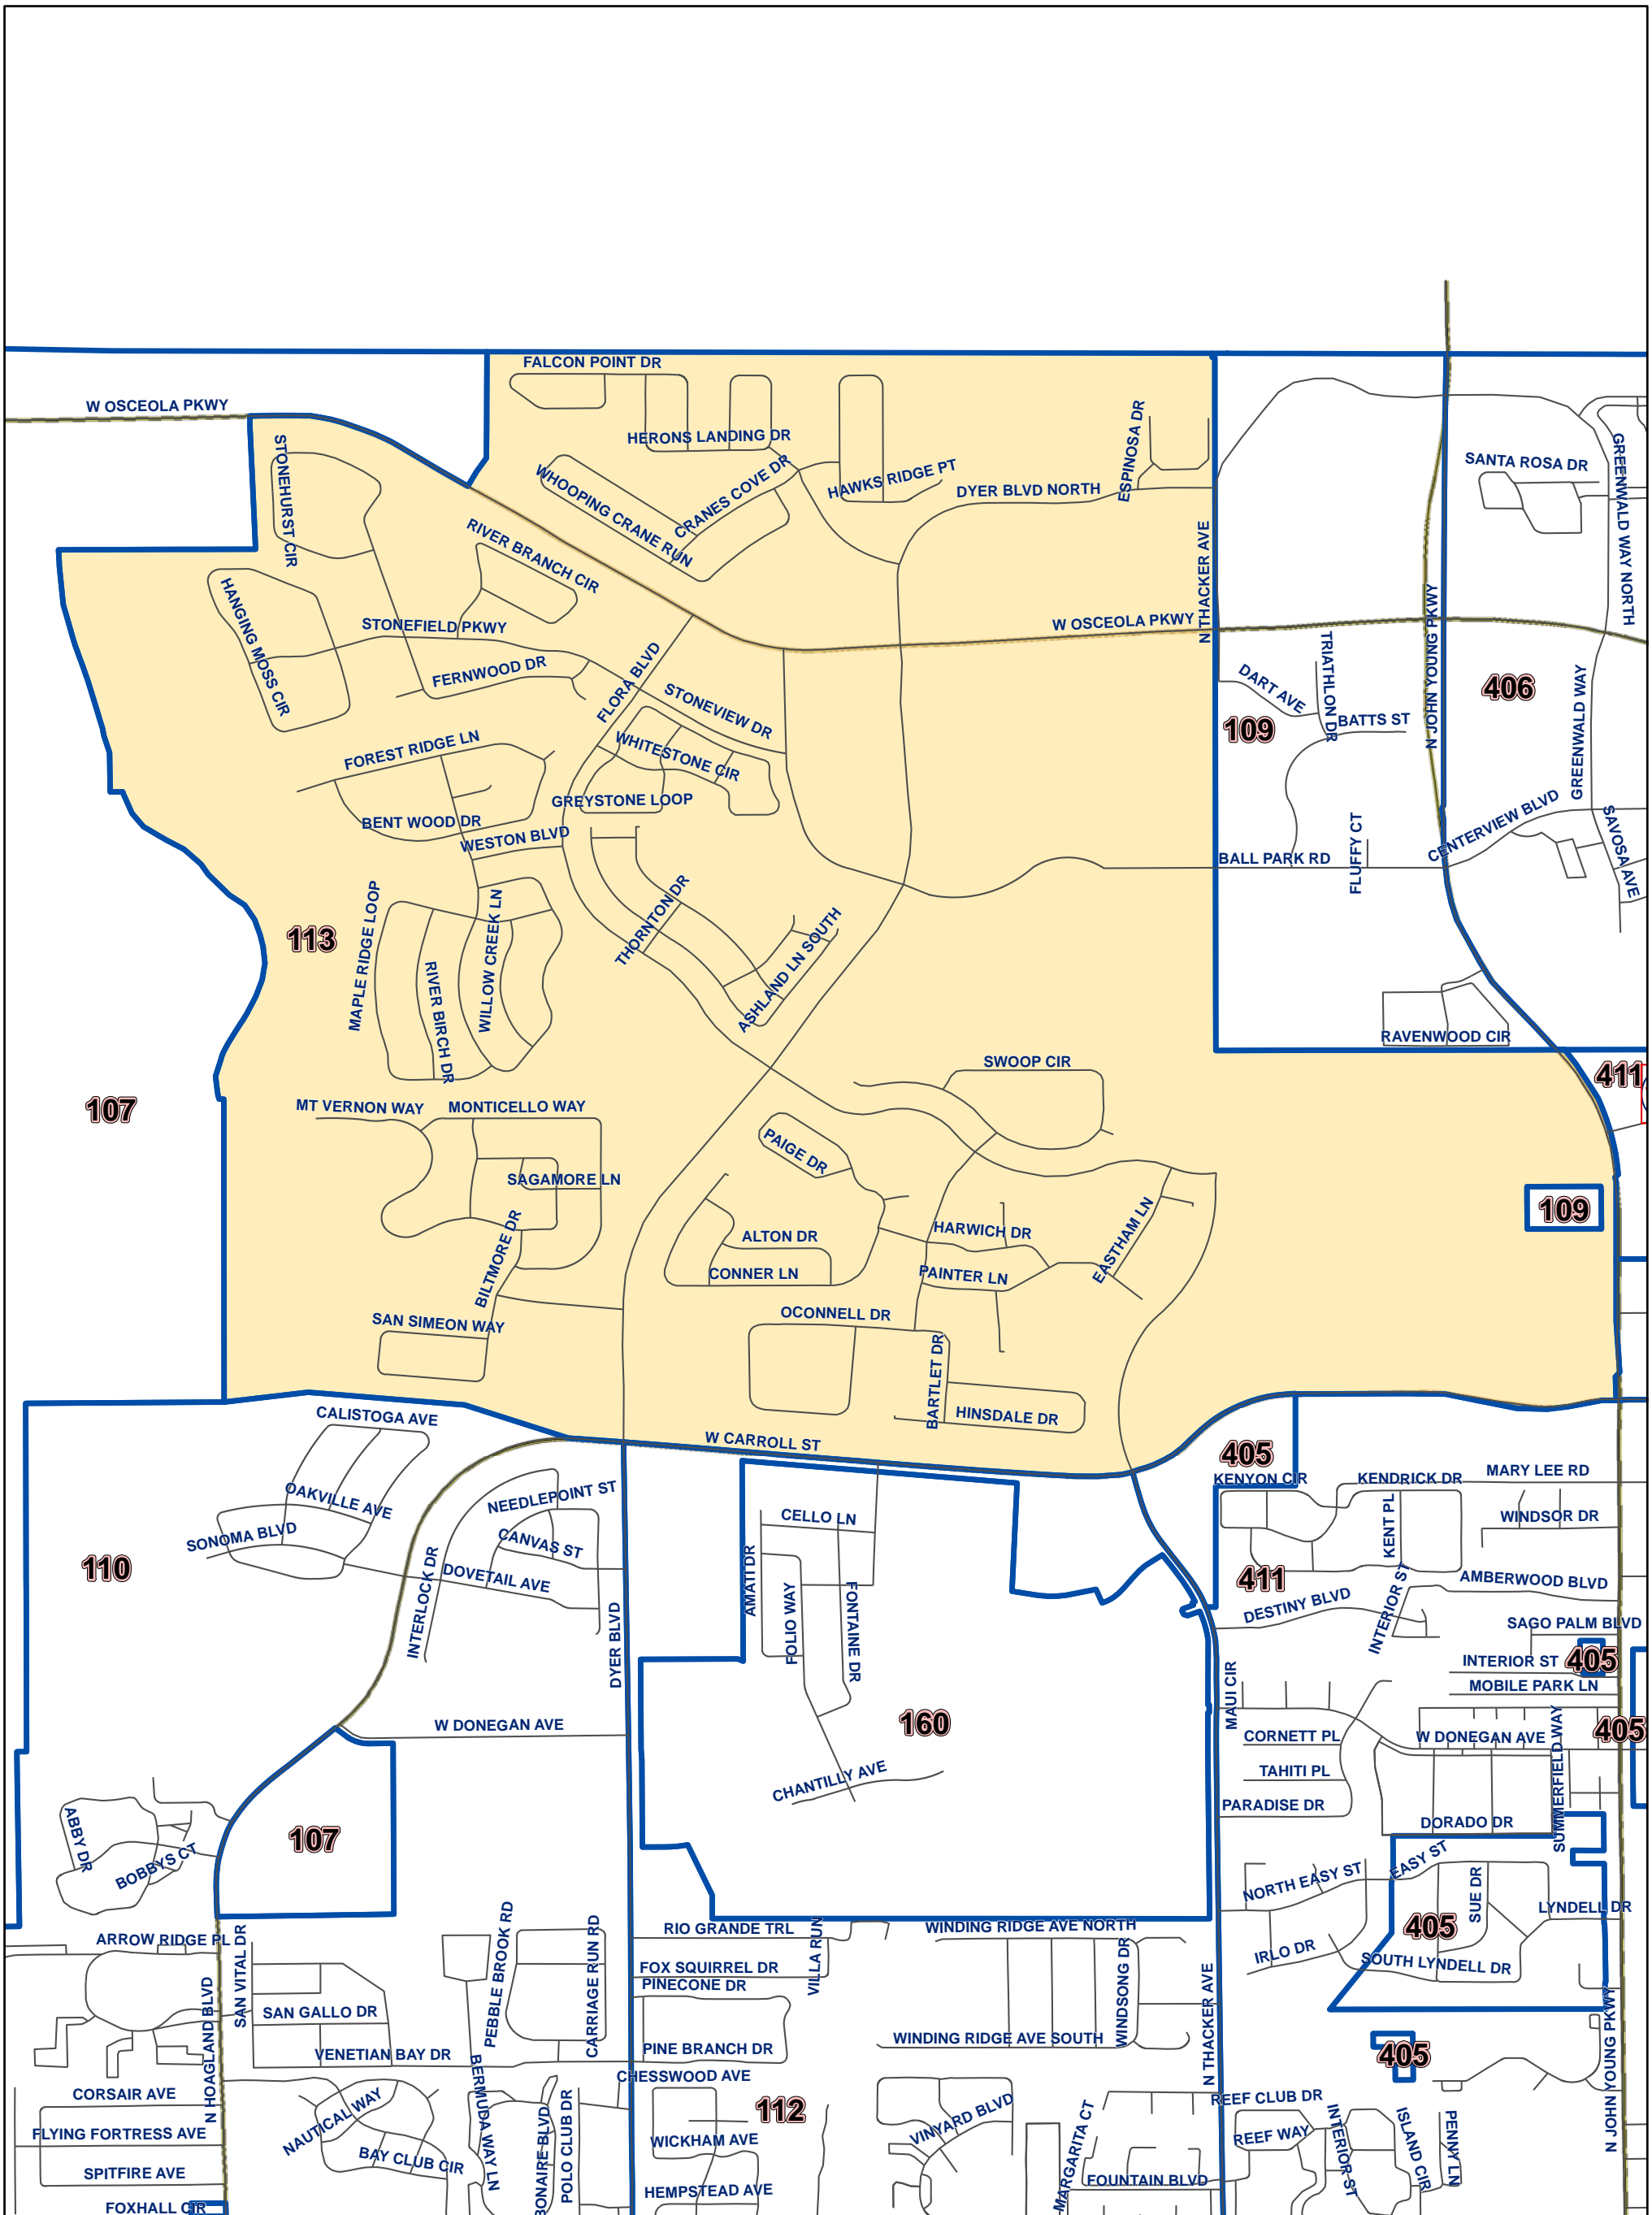

# Osceola County Voting Precinct 113

MAP PRODUCED BY  
THE OSCEOLA COUNTY  
SUPERVISOR OF  
ELECTIONS OFFICE.

**Polling Location:**  
**The Father's House**  
**1001 W. Carroll St.**  
**Kissimmee, FL 34741**

**POLLING LOCATION NOT SHOWN WITHIN THE BOUNDARY OF THIS PRECINCT**

Disclaimer: Precinct boundaries may not have been modified to include the latest annexations within the cities of Kissimmee and St. Cloud. Any questions as to the precinct boundaries in these areas should be directed to the Osceola County Supervisor of Elections Office.