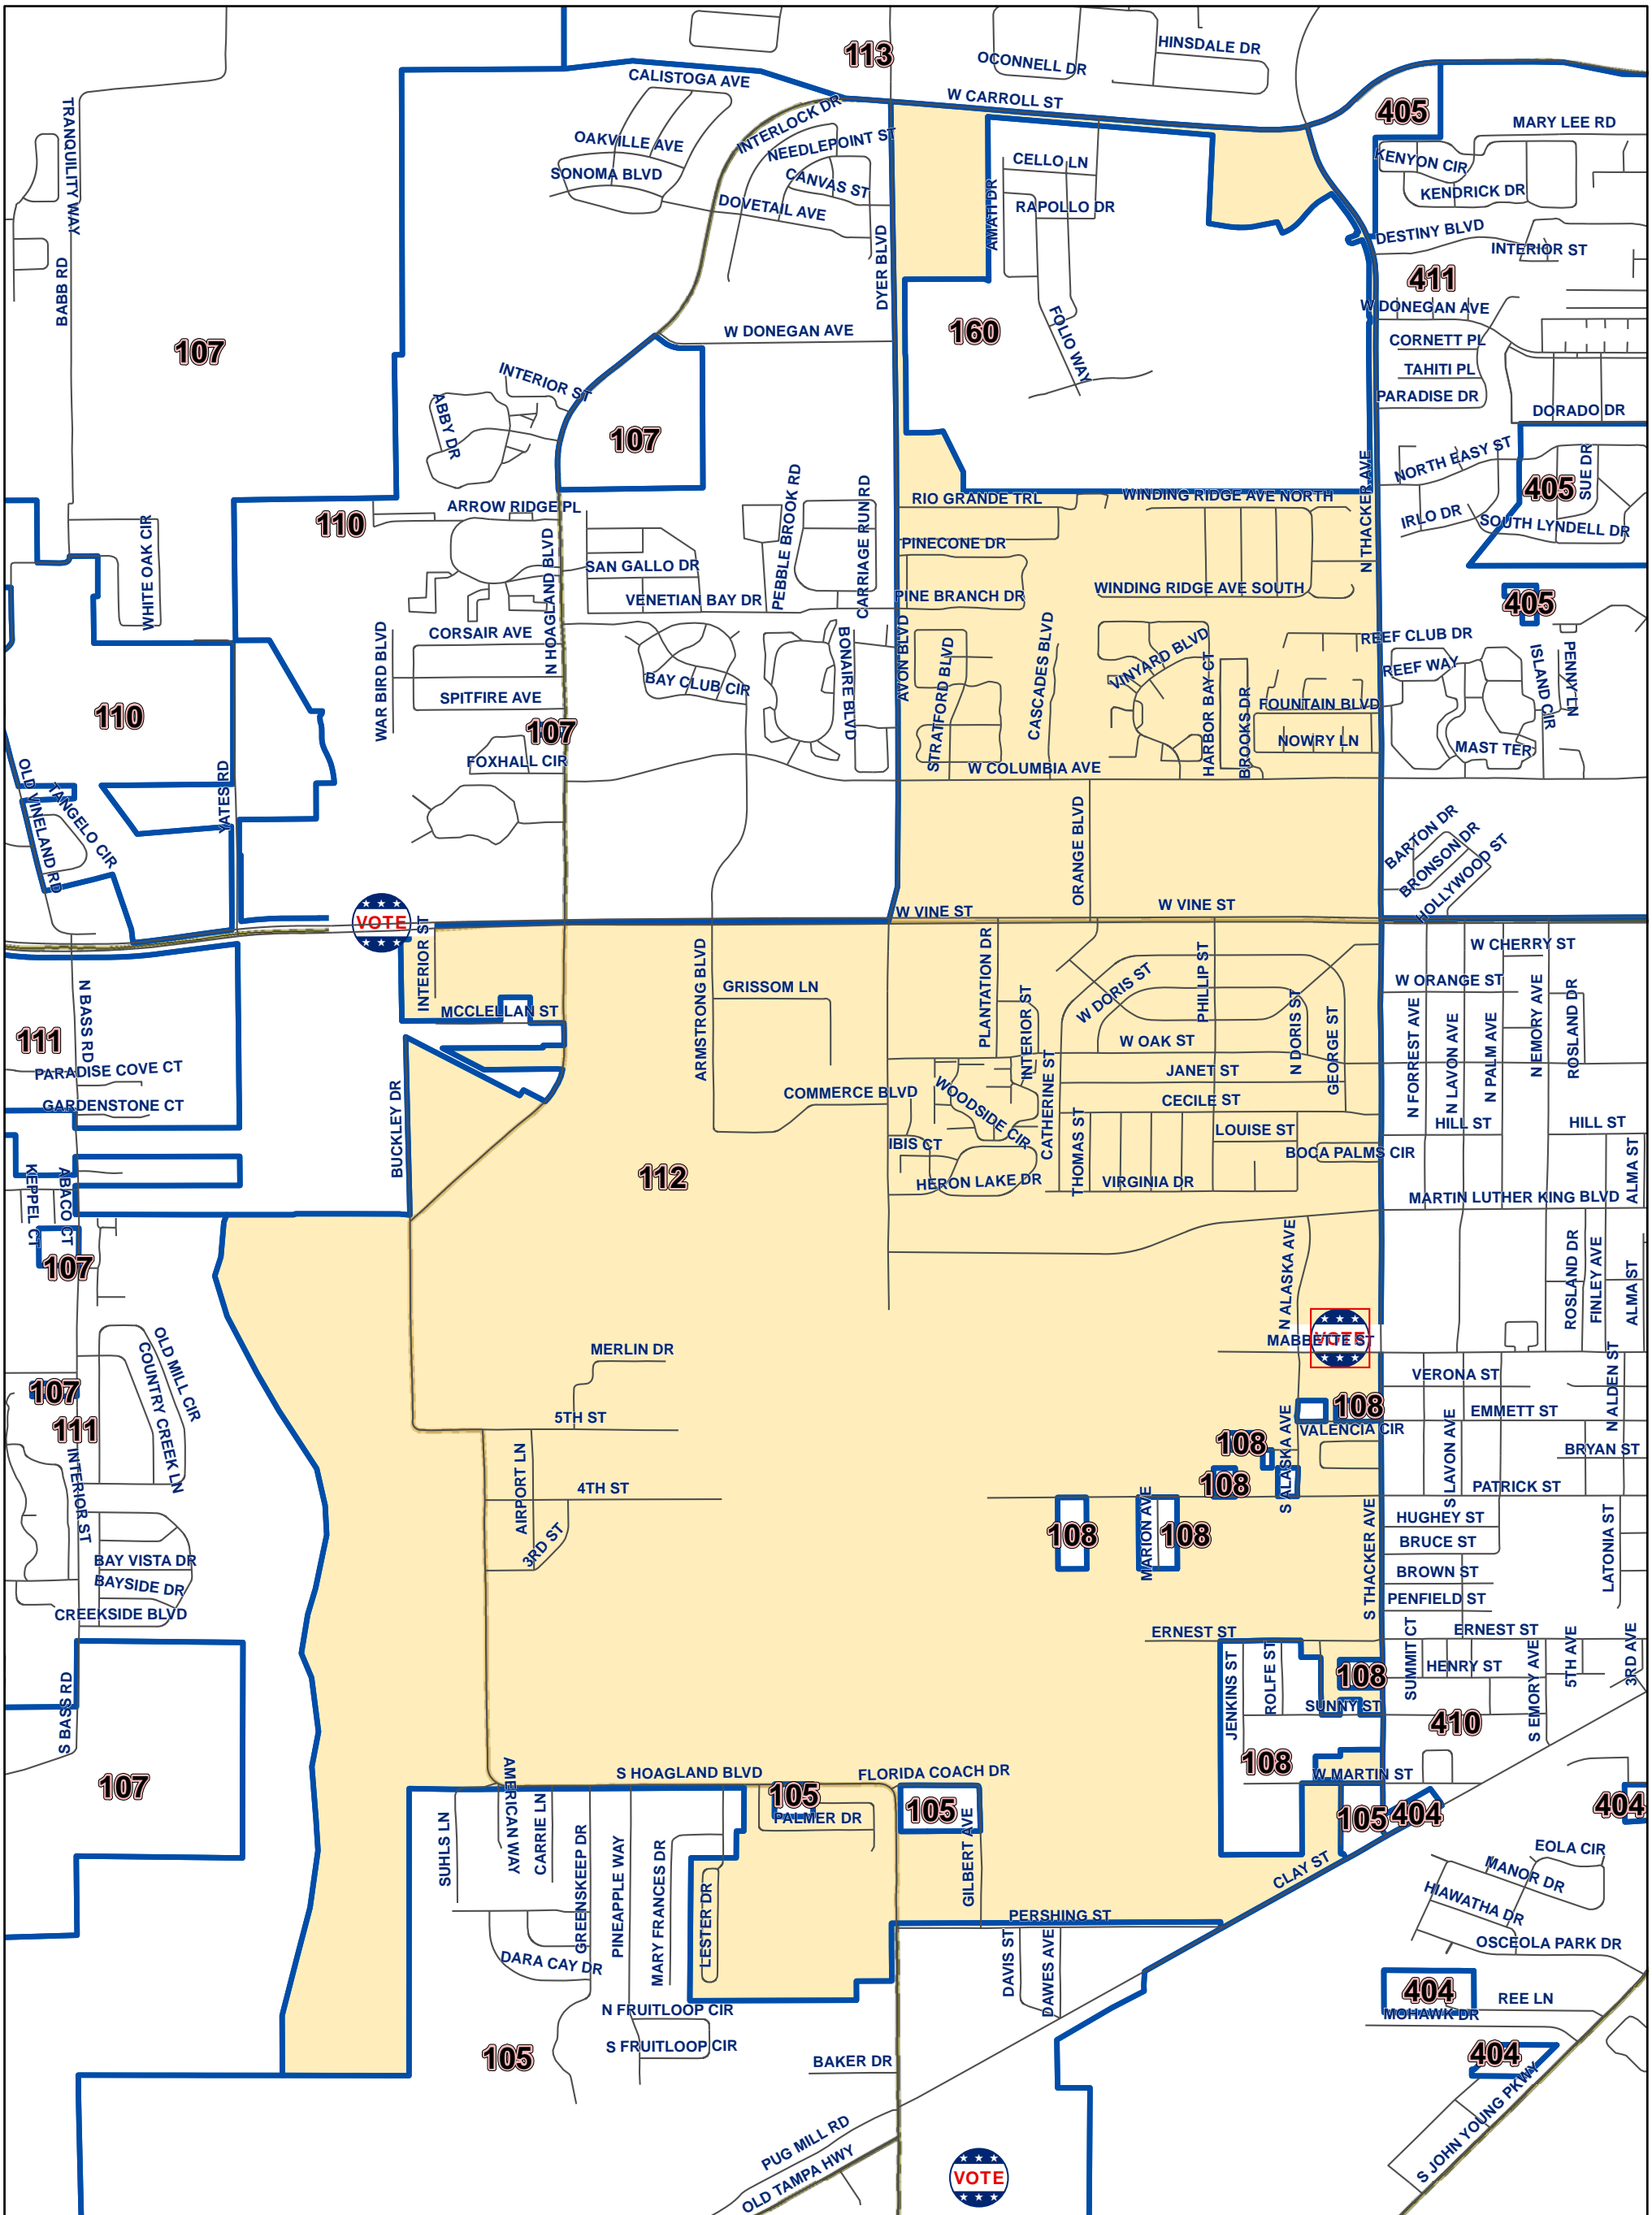

Osceola County Voting Precinct 112

MAP PRODUCED BY
THE OSCEOLA COUNTY
SUPERVISOR OF
ELECTIONS OFFICE.

Polling Location:
YMCA
2117 Mabbette St.
Kissimmee, FL 34741

Disclaimer: Precinct boundaries may not have been modified to include the latest annexations within the cities of Kissimmee and St. Cloud. Any questions as to the precinct boundaries in these areas should be directed to the Osceola County Supervisor of Elections Office.