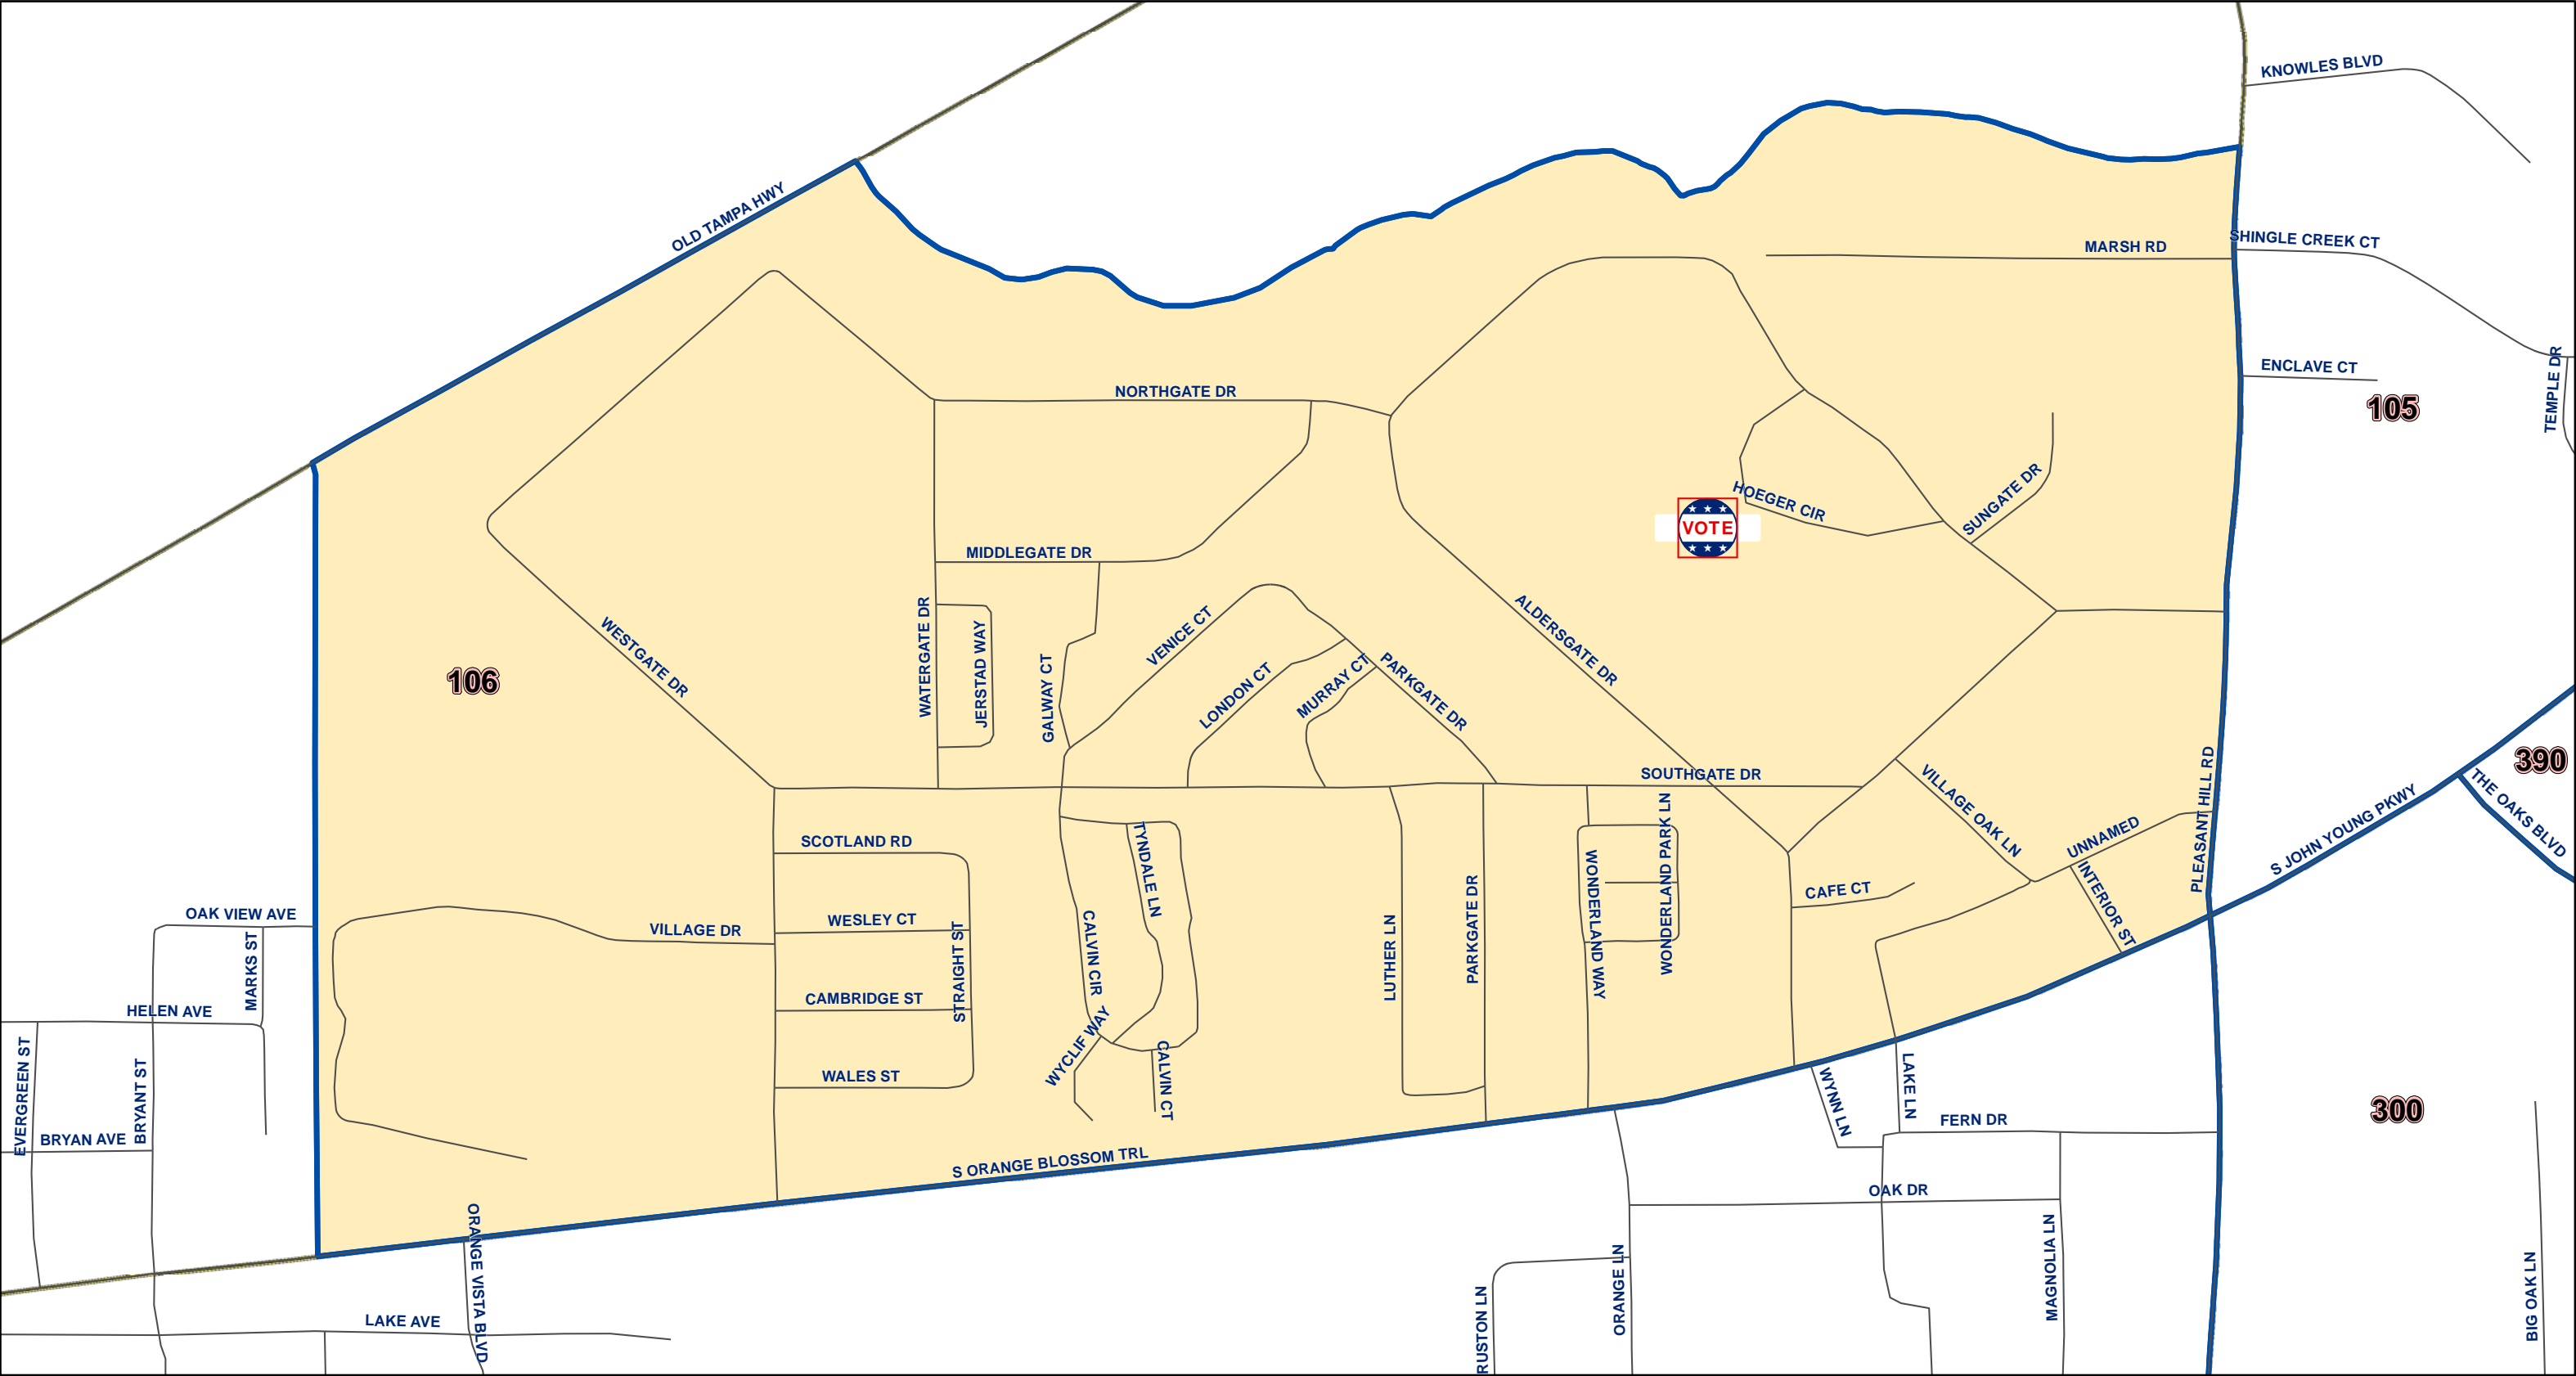

Osceola County Voting Precinct 106

MAP PRODUCED BY
THE OSCEOLA COUNTY
SUPERVISOR OF
ELECTIONS OFFICE.

Polling Location:
Good Samaritan Community Center
1421 Hoeger Circle
Kissimmee, FL 34746

Disclaimer: Precinct boundaries may not have been modified to include the latest annexations within the cities of Kissimmee and St. Cloud. Any questions as to the precinct boundaries in these areas should be directed to the Osceola County Supervisor of Elections Office.