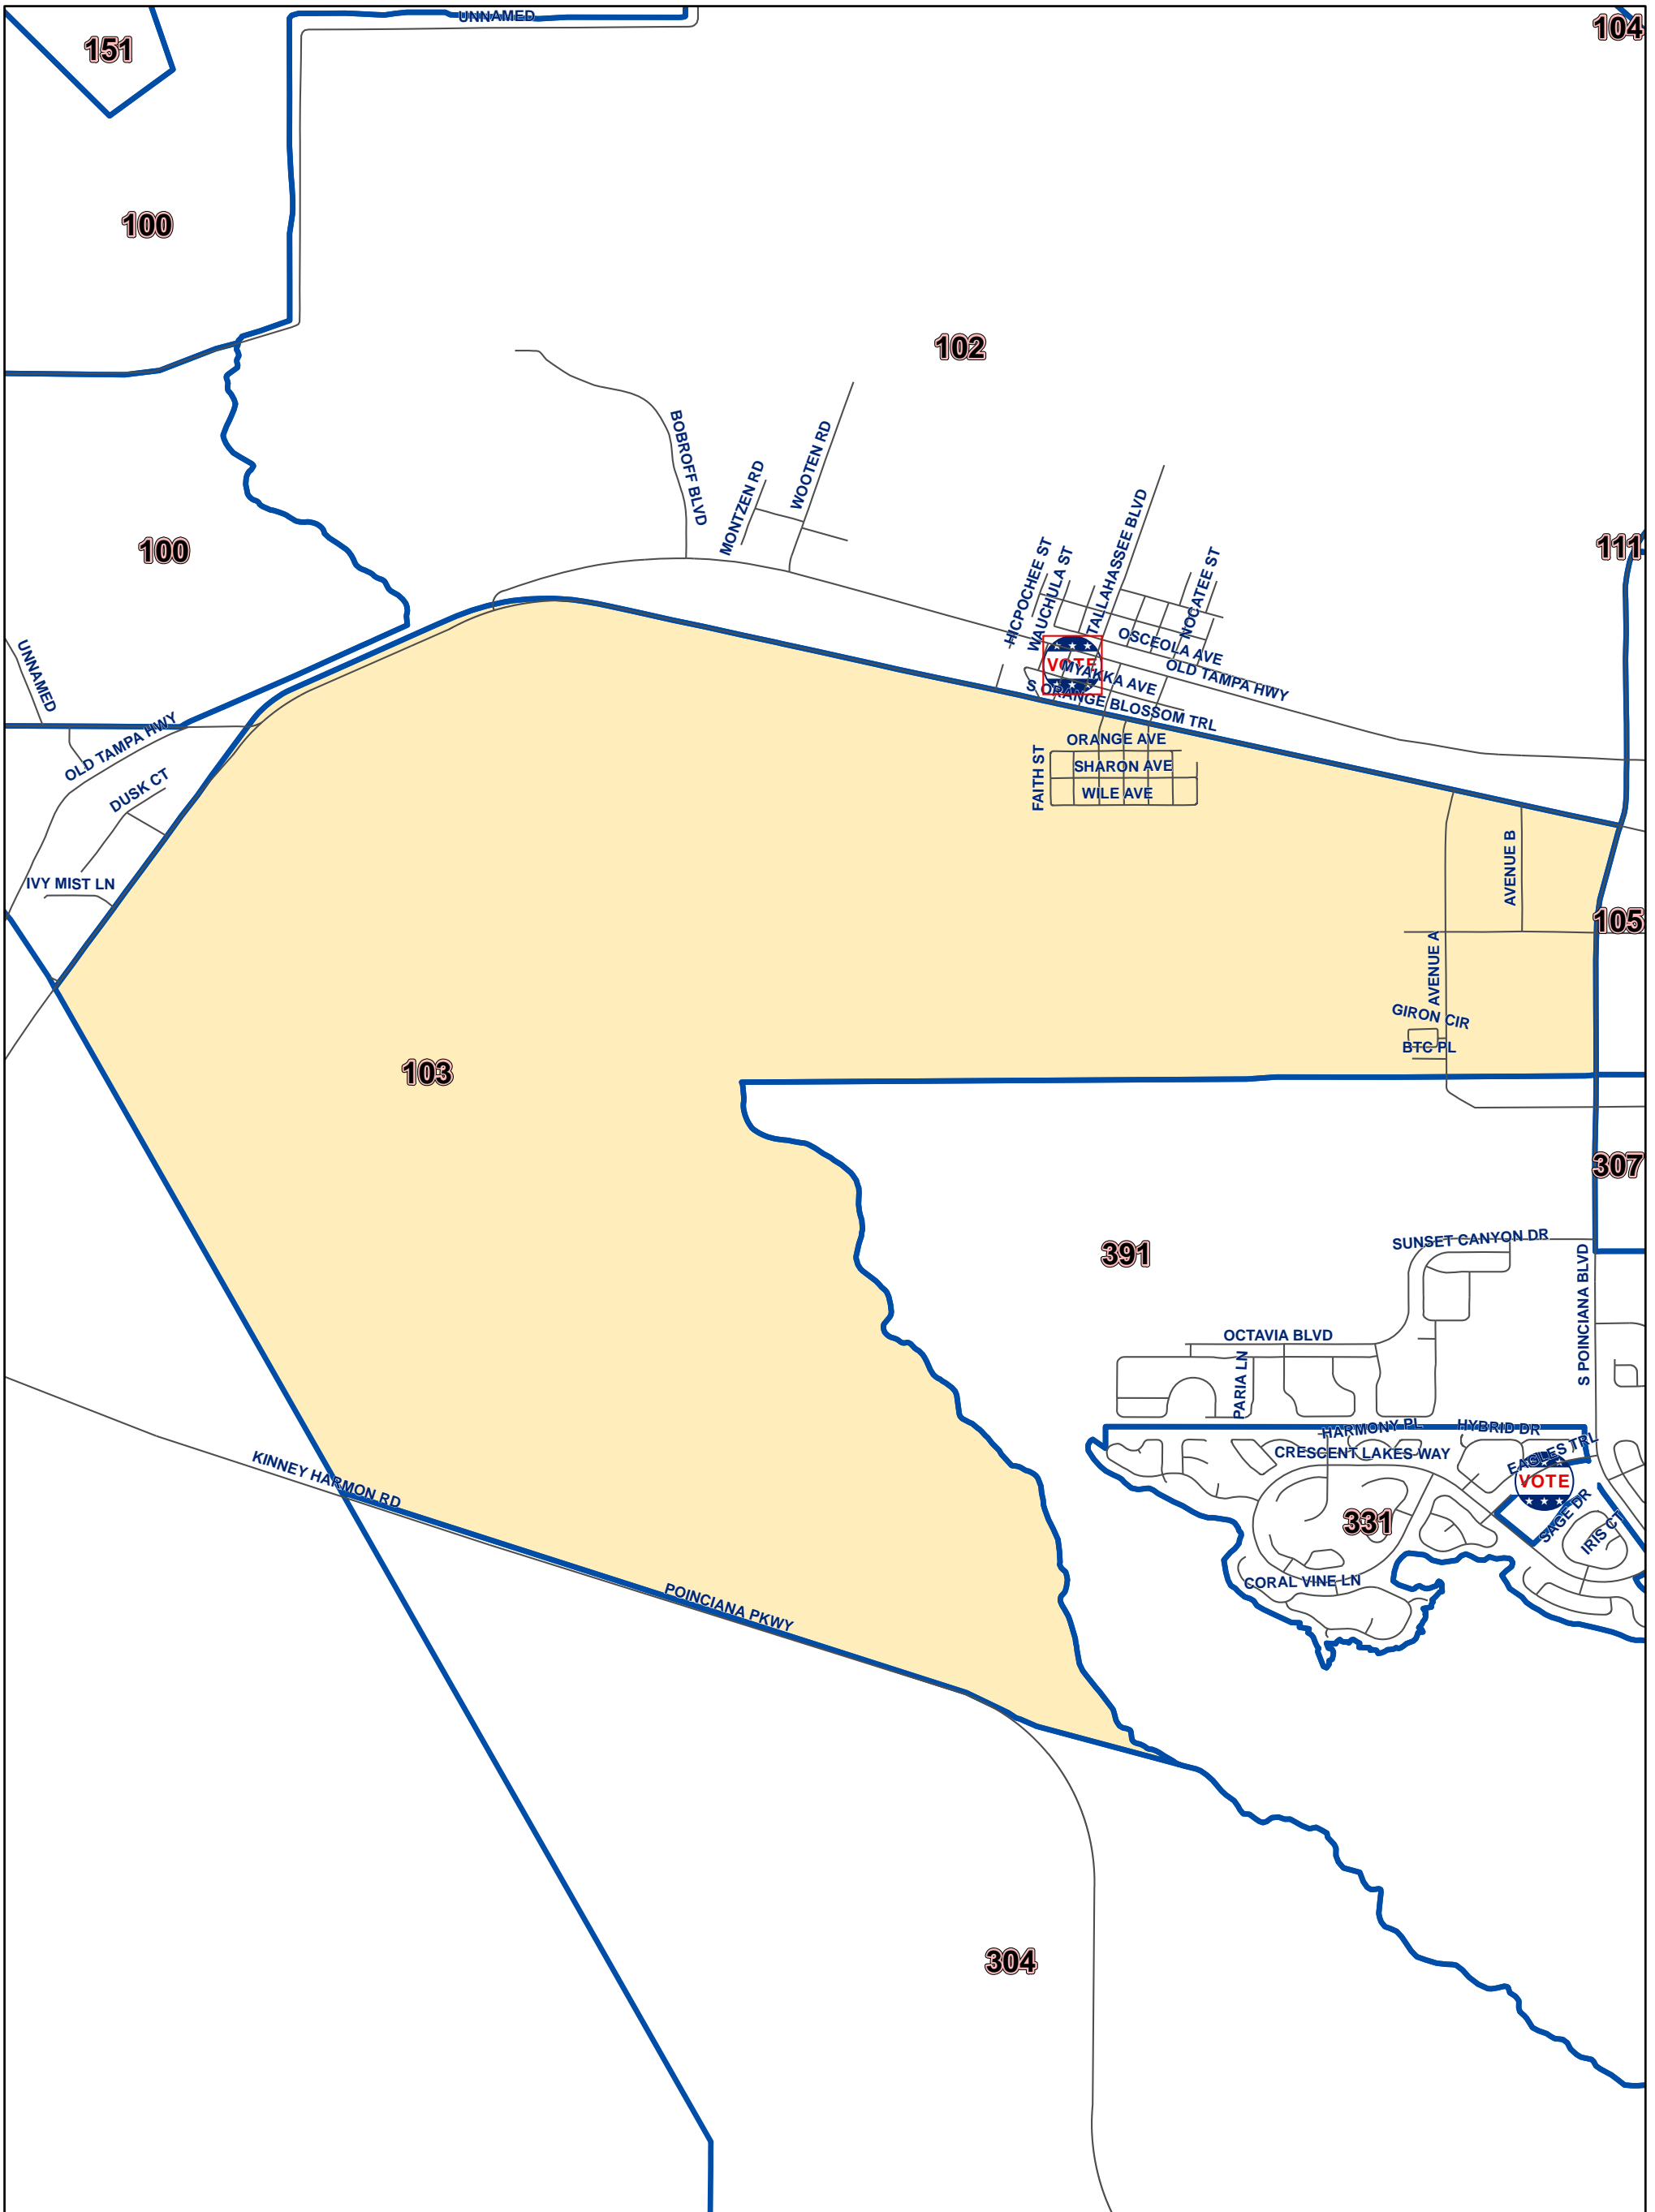

# Osceola County Voting Precinct 103

MAP PRODUCED BY  
THE OSCEOLA COUNTY  
SUPERVISOR OF  
ELECTIONS OFFICE.

**Polling Location:**  
**Intercession City Civic Center**  
**1531 Immokalee St.**  
**Intercession City, FL 33848**

**POLLING LOCATION NOT SHOWN WITHIN THE BOUNDARY OF THIS PRECINCT**

Disclaimer: Precinct boundaries may not have been modified to include the latest annexations within the cities of Kissimmee and St. Cloud. Any questions as to the precinct boundaries in these areas should be directed to the Osceola County Supervisor of Elections Office.