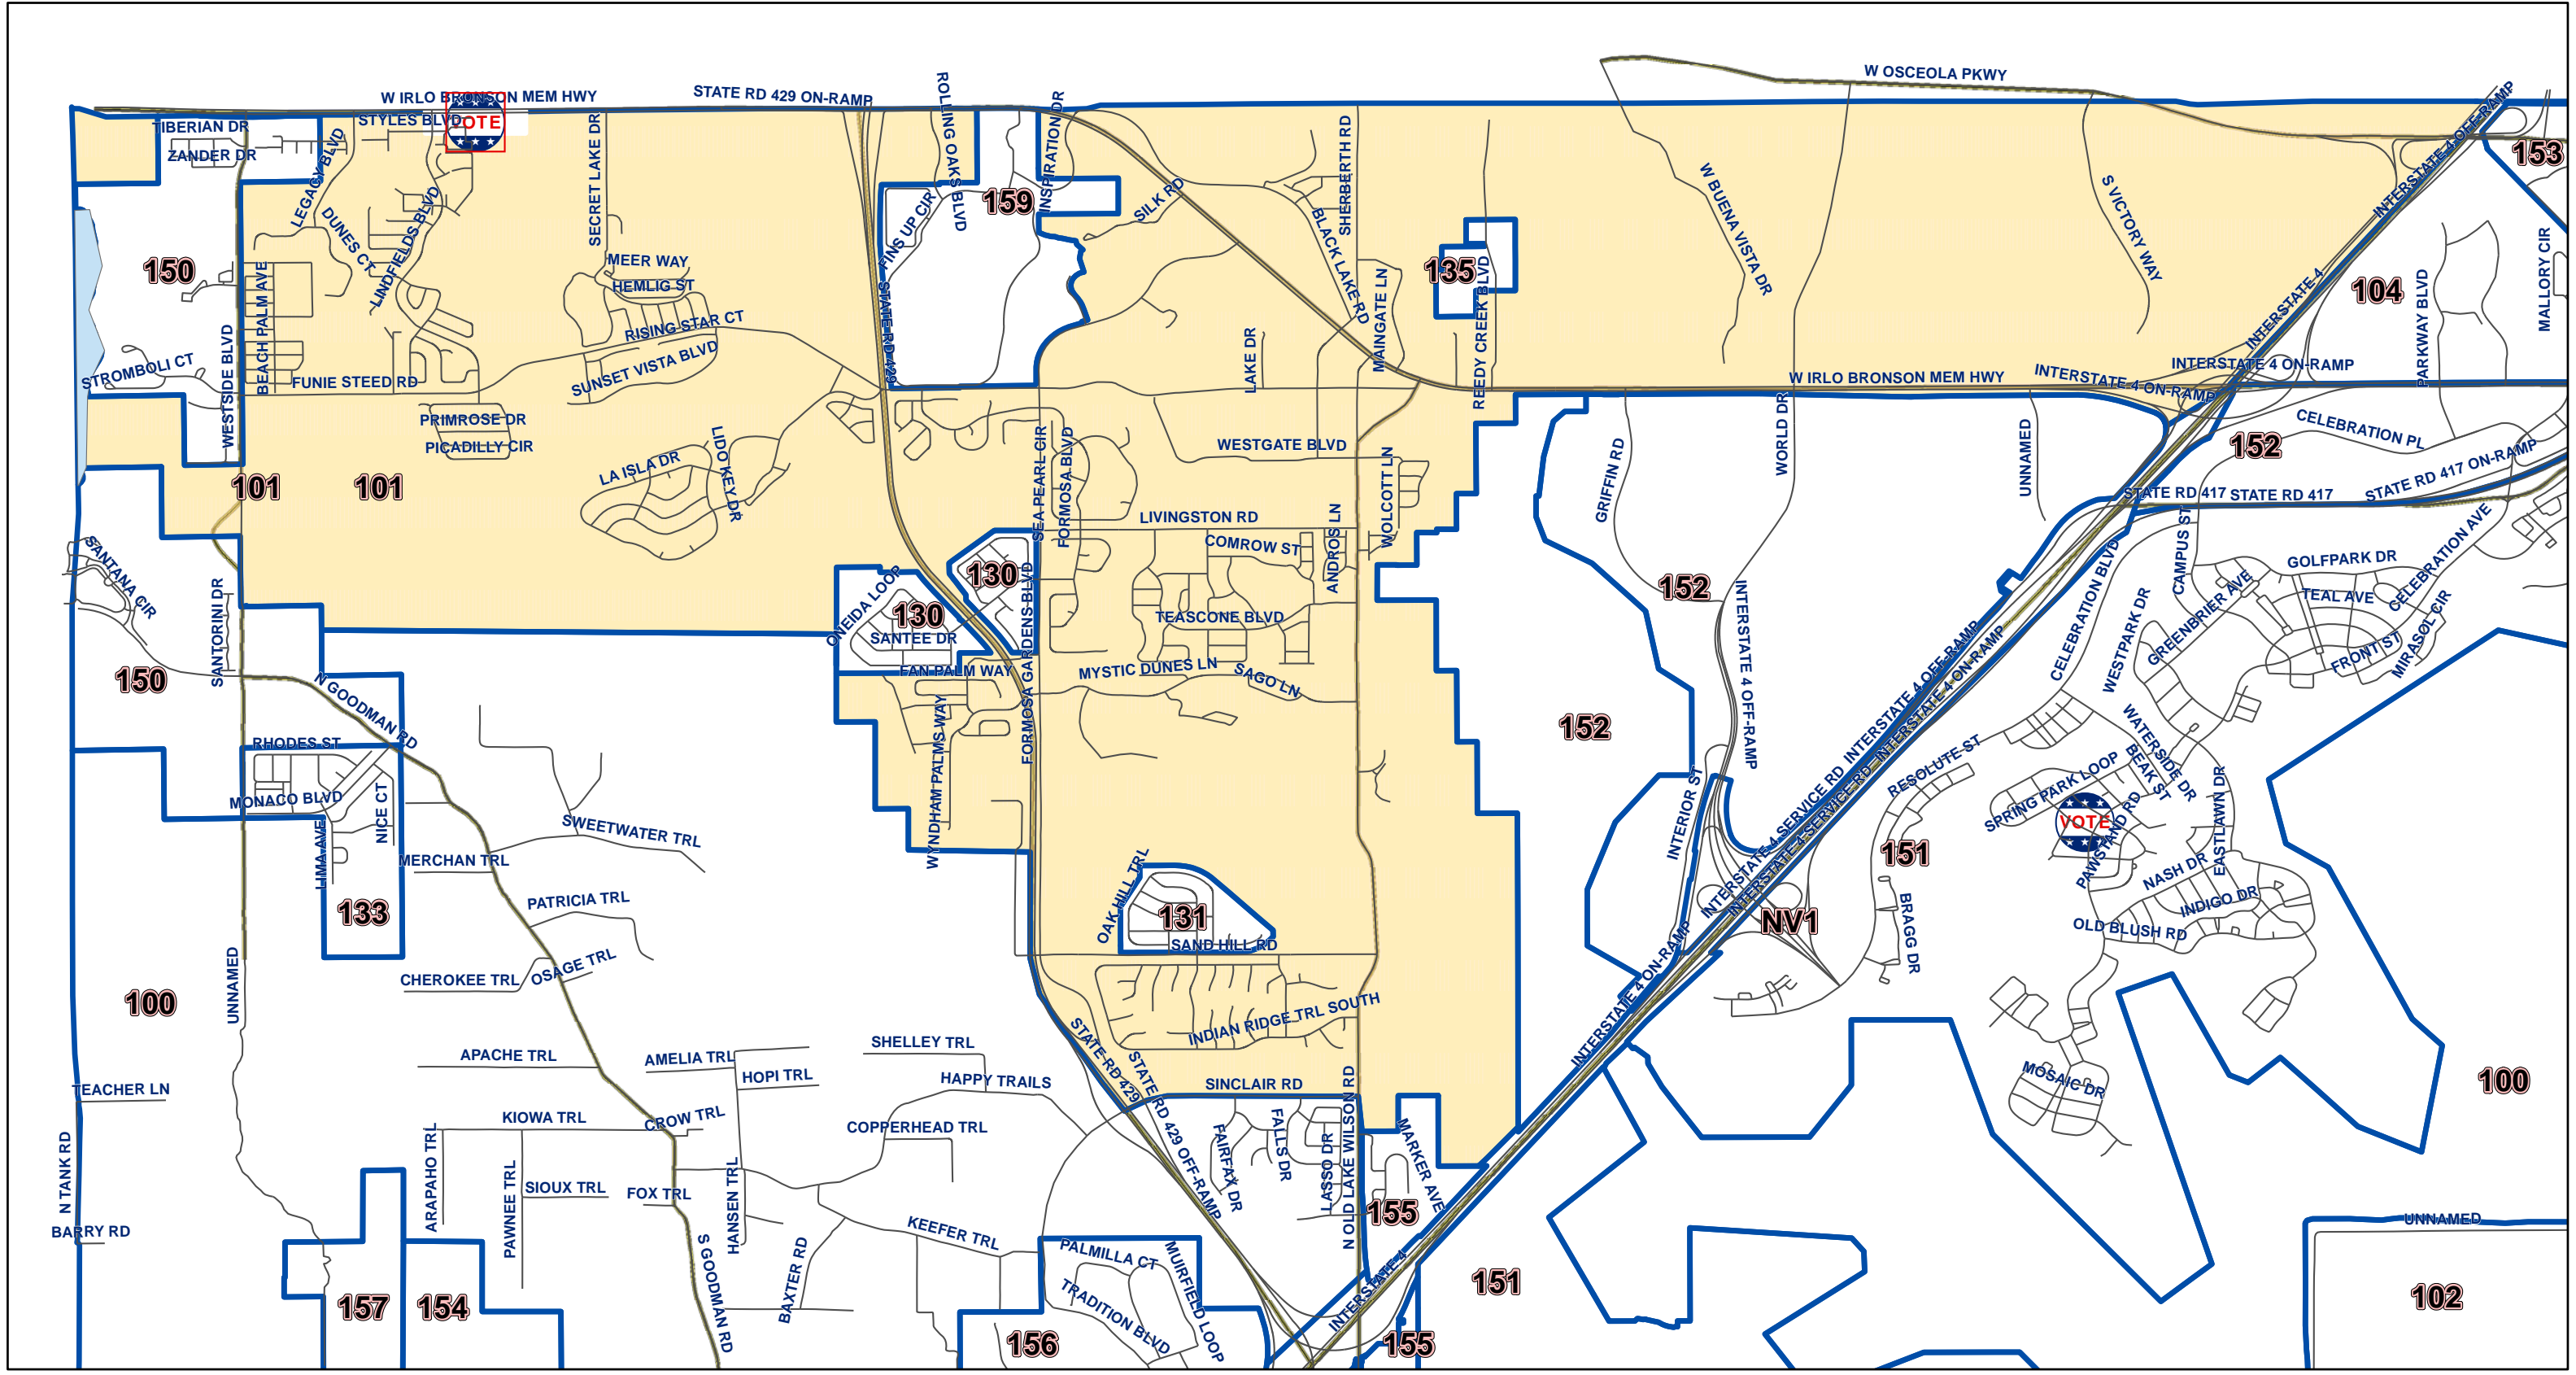

Osceola County Voting Precinct 101

Vote Osceola
MAP PRODUCED BY
THE OSCEOLA COUNTY
SUPERVISOR OF
ELECTIONS OFFICE.

Polling Location:
Fire Station 71 - W192
8704 W. Irlo Bronson Memorial Hwy.
Kissimmee, FL 34747

Disclaimer: Precinct boundaries may not have been modified to include the latest annexations within the cities of Kissimmee and St. Cloud. Any questions as to the precinct boundaries in these areas should be directed to the Osceola County Supervisor of Elections Office.