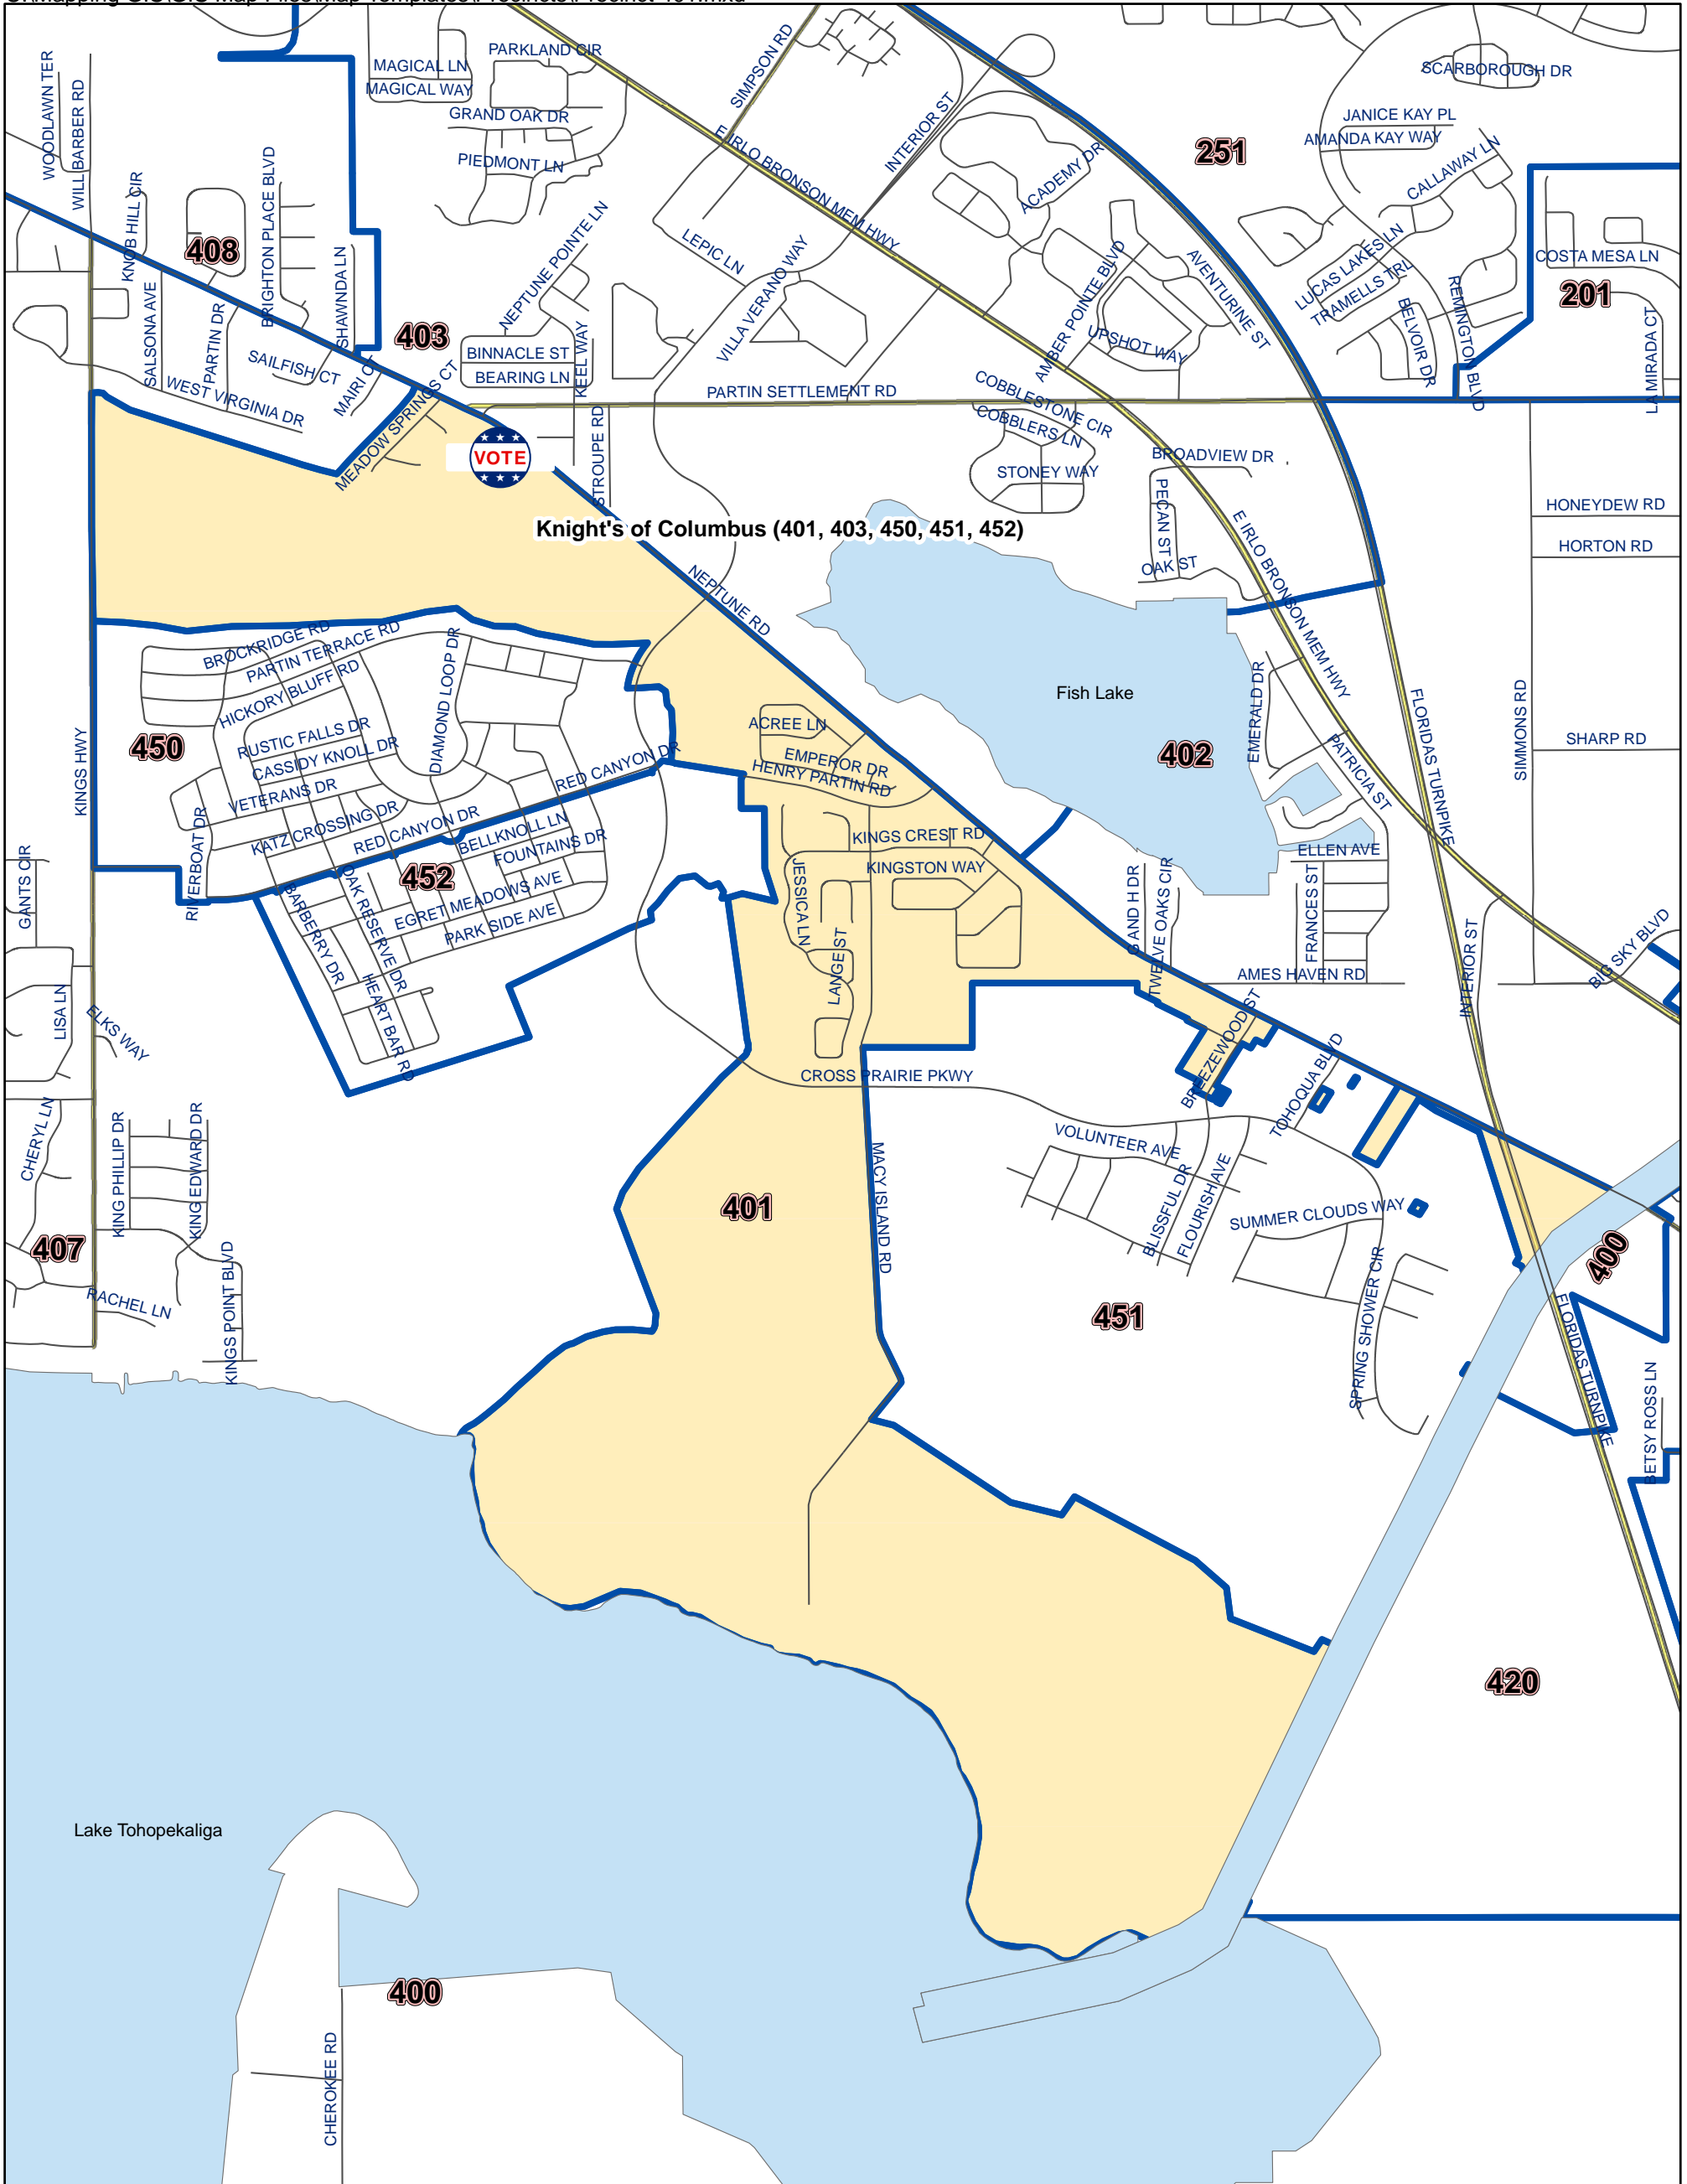

# Osceola County Voting Precinct 401

U:\Mapping GIS\GIS Map Files\Map Templates\Precincts\Precinct 401.mxd

MAP PRODUCED BY  
THE OSCEOLA COUNTY  
SUPERVISOR OF  
ELECTIONS OFFICE.

**Polling Location:**  
**Knights of Columbus**  
**2000 Neptune Rd.**  
**Kissimmee, FL 34744**

DISCLAIMER: Precinct boundaries may not have been modified to include the latest annexations within the cities of Kissimmee and St. Cloud. Any questions as to the precinct boundaries in these areas should be directed to the Osceola County Supervisor of Elections Office.