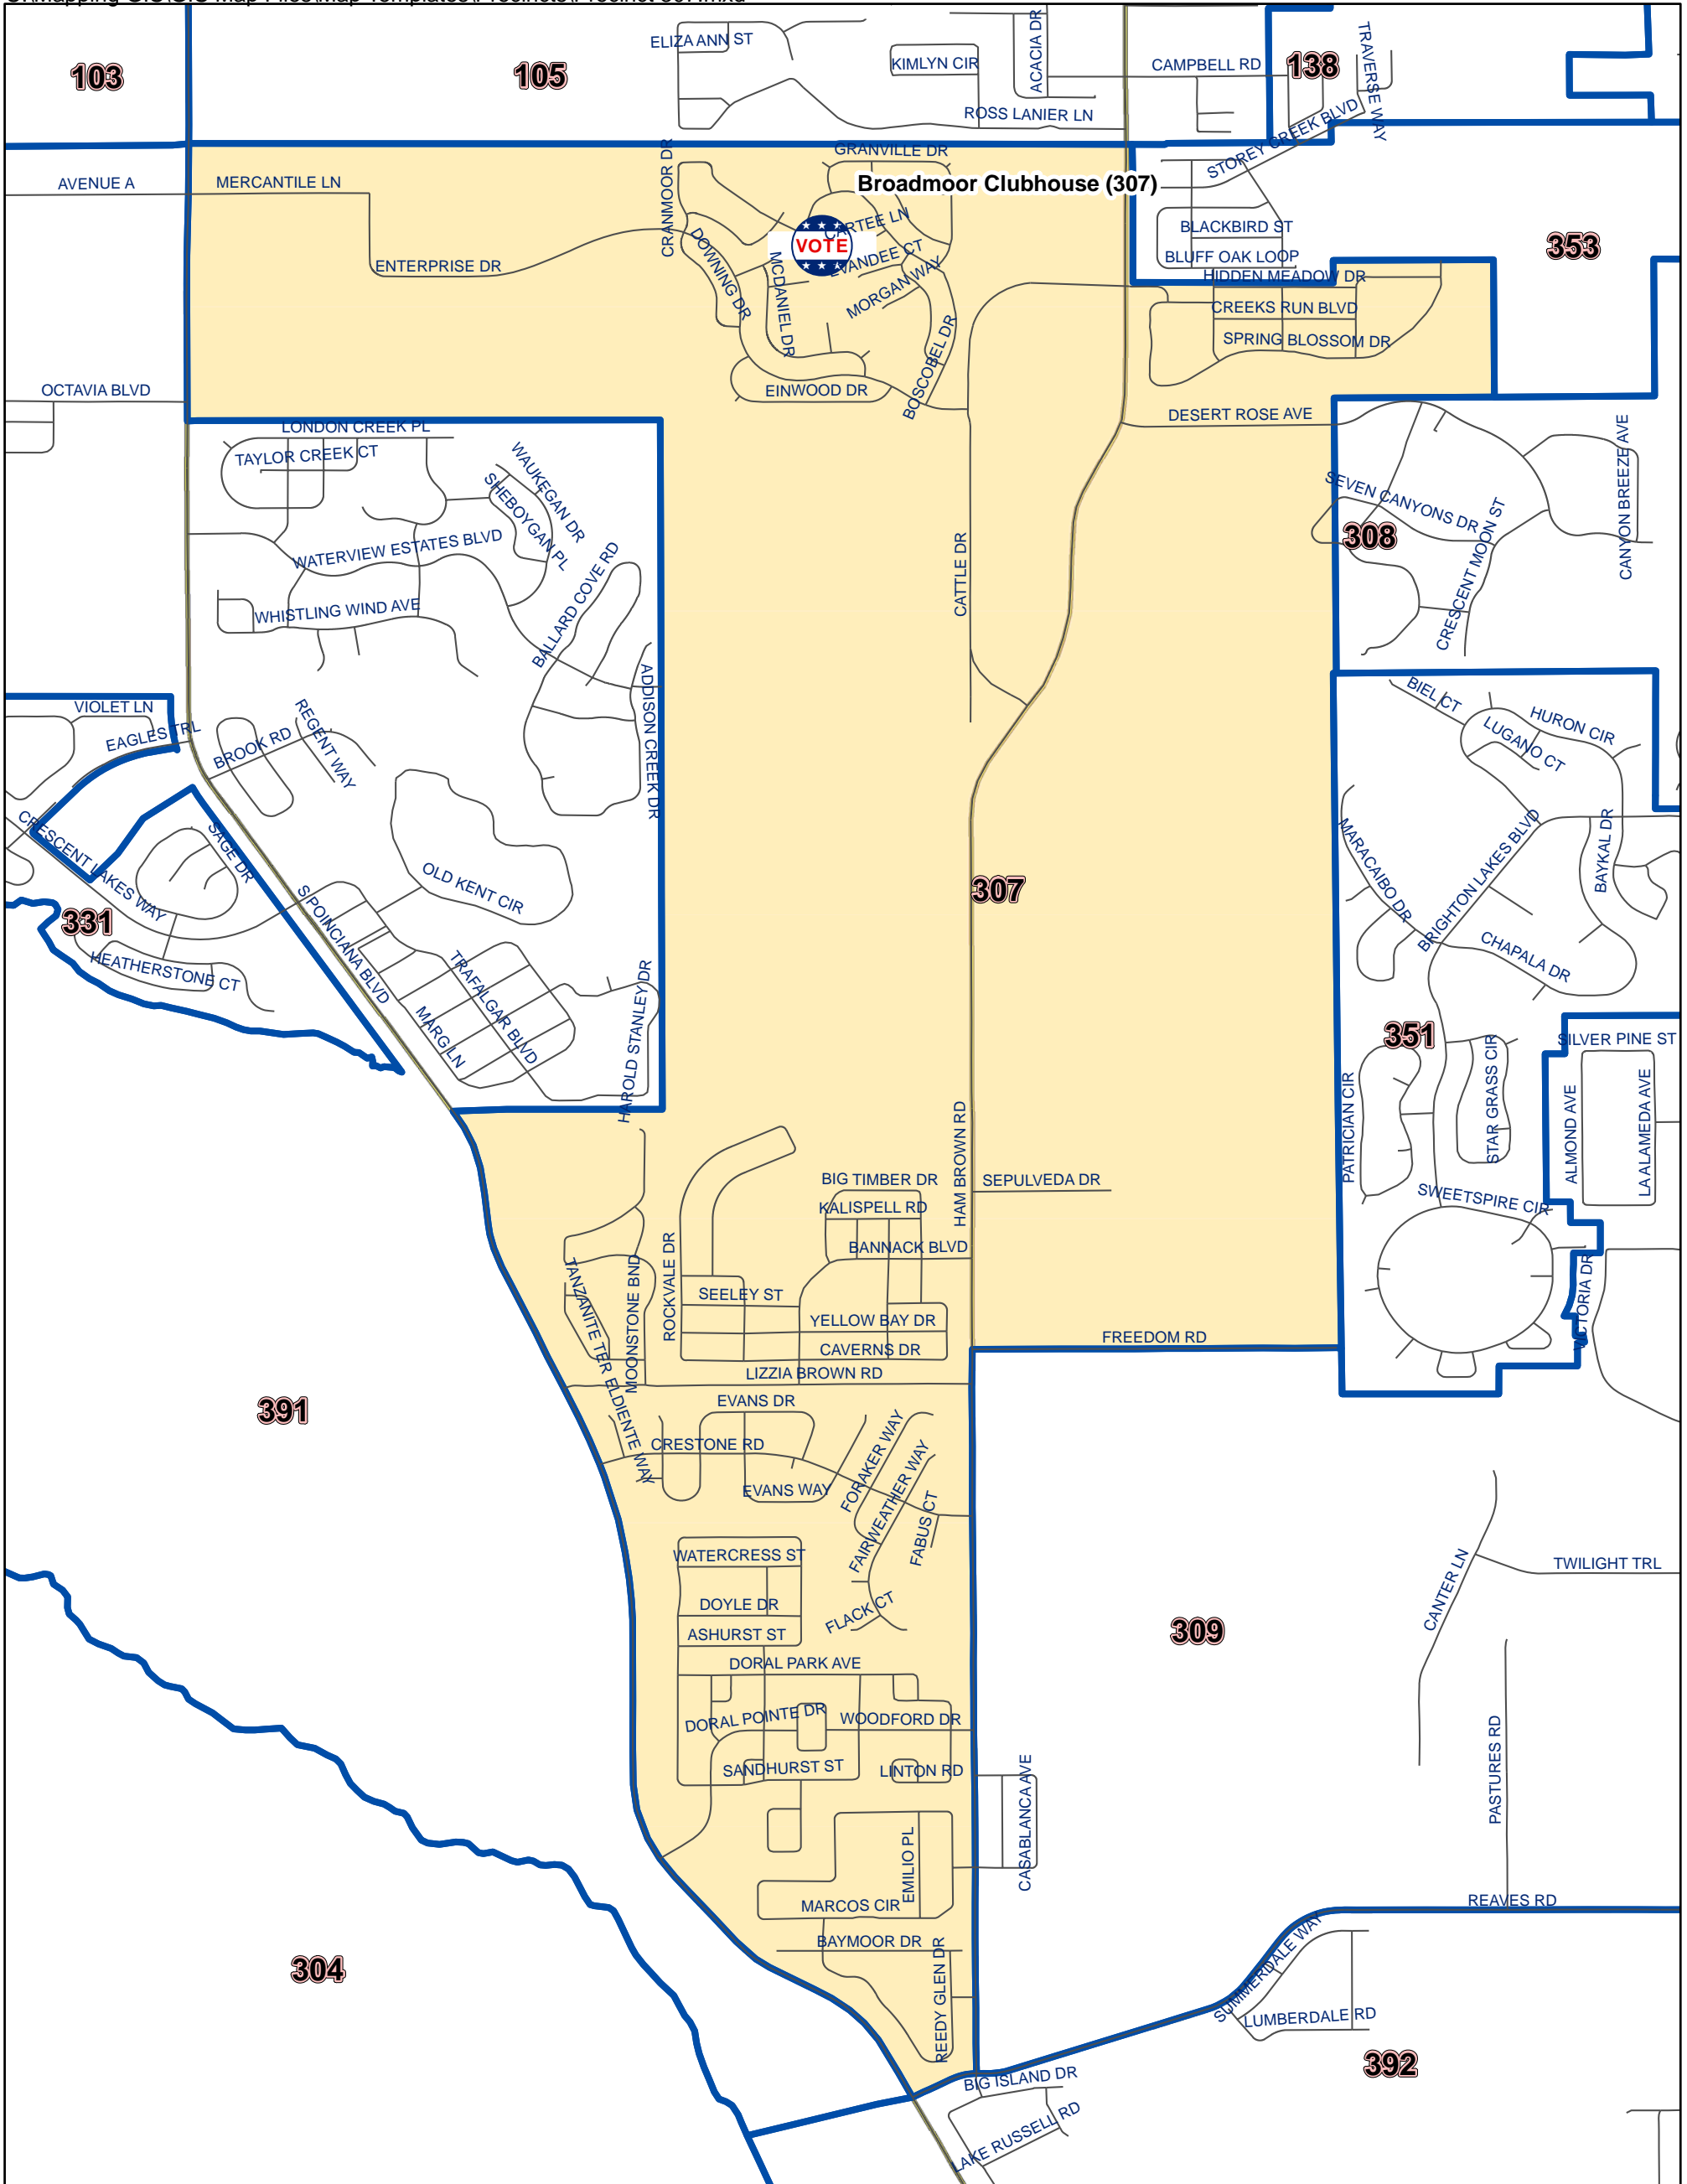

Osceola County Voting Precinct 307

U:\Mapping GIS\GIS Map Files\Map Templates\Precincts\Precinct 307.mxd

MAP PRODUCED BY
THE OSCEOLA COUNTY
SUPERVISOR OF
ELECTIONS OFFICE.

Polling Location:
Broadmoor Clubhouse
234 Boscobel Dr.
Kissimmee, FL 34758

DISCLAIMER: Precinct boundaries may not have been modified to include the latest annexations within the cities of Kissimmee and St. Cloud. Any questions as to the precinct boundaries in these areas should be directed to the Osceola County Supervisor of Elections Office.